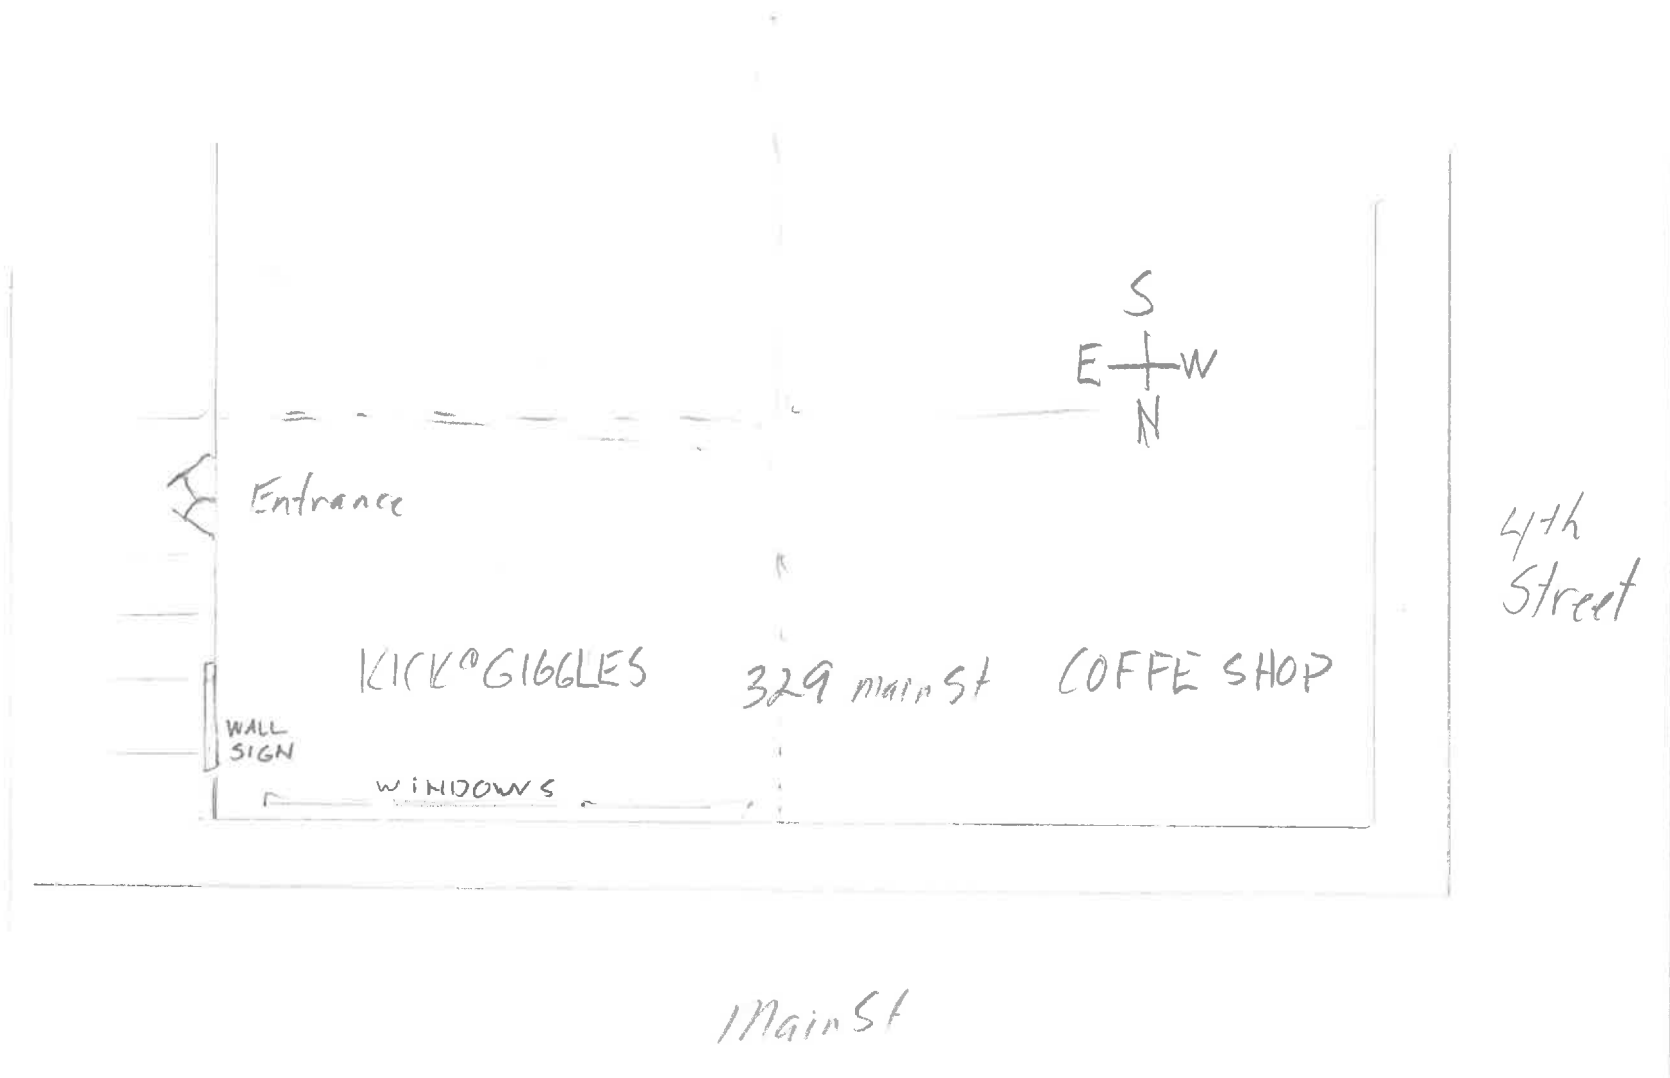

GIFTS GEAR SHOES CLOTHES TOYS FURNITURE

3" White Copy on Bottom of windows.

KICKS  GIGGLES

4 Windows, 10" White Panel  
4 3/4" Black Copy, 8 3/4" PMS249 Logo.

Length 2@ 5'1" 2@ 5'6"

KICKS  GIGGLES  
A BABY BOUTIQUE

White cut copy on entrance 1  
Logo Cut Vinyl - PMS 249 - white show thru.

Logo - 10"  
Copy - 5 1/2" - 1 3/4"

A BABY BOUTIQUE

2@ 10" White Panels - 44" wide -  
Black Vinyl Copy Same Typestyle Trajan - 4 1/2" Copy

KICKS & GIGGLES

KICKS & GIGGLES  
A BABY BOUTIQUE  
1234 Main Street, Anytown, USA

Entrance

4th  
Street

KICK GIGGLES 329 main st COFFEE SHOP

WALL  
SIGN

WINDOWS

Main St

Scale 1 1/2" = 1 Foot

Prism - 1/2" MDO Background -  
painted PMS 249 -  
White 1/2 Medex Cut out -  
Copy .9" Trajan Bold Cut Out  
Medex painted Black -  
(Sample will be provided)