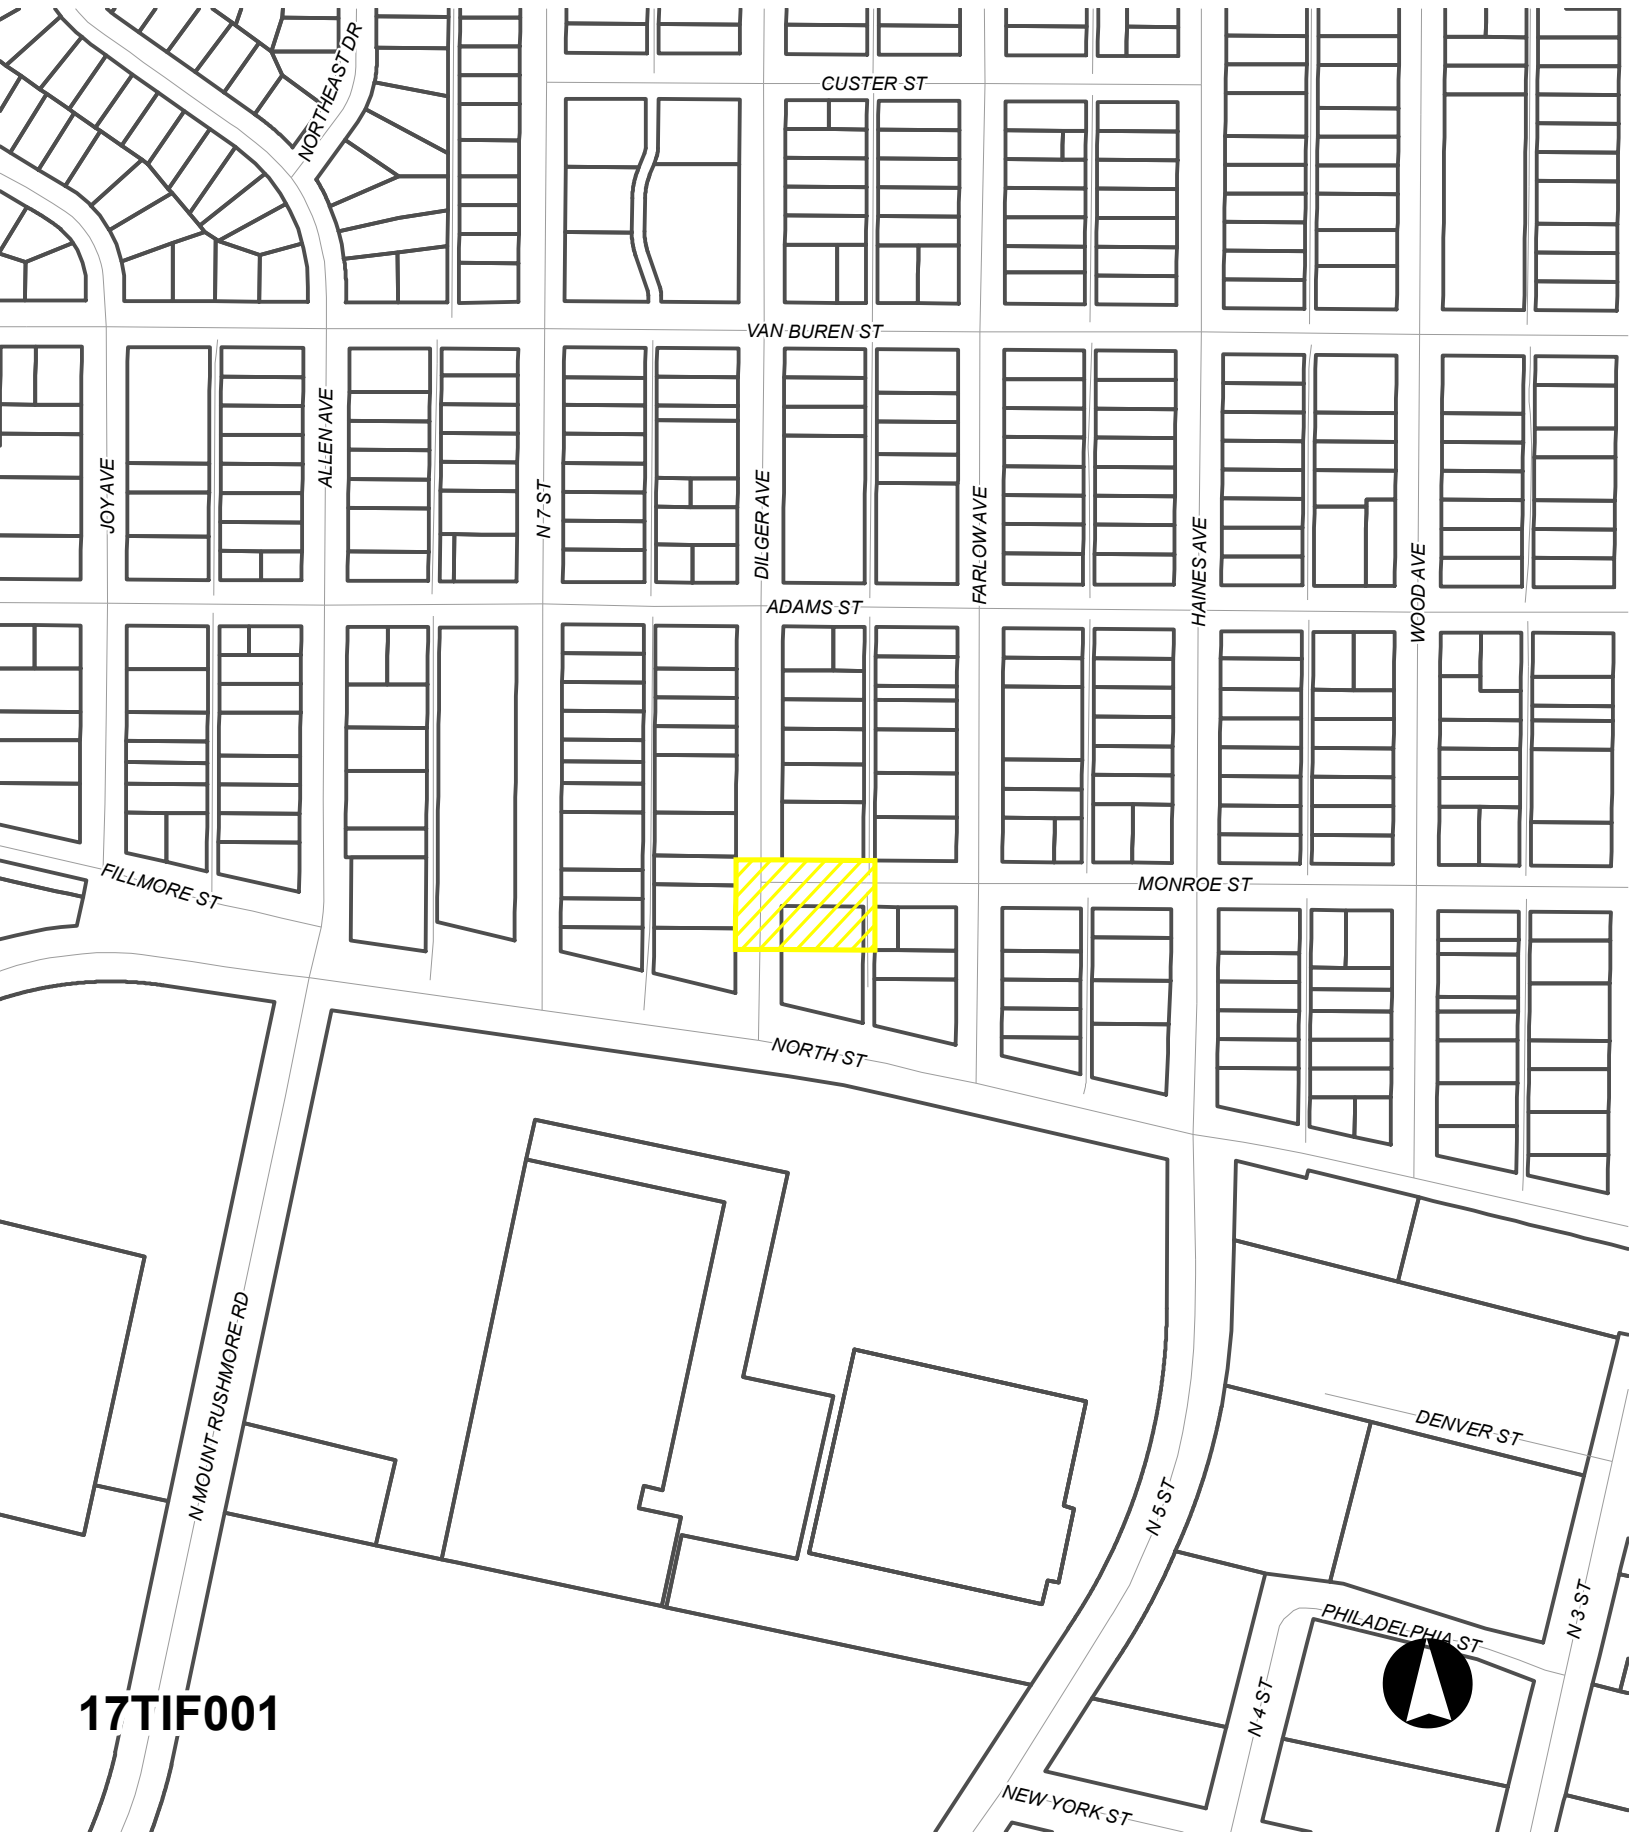

Village on Monroe  
Proposed Tax Increment District

Boundary Map

17TIF001