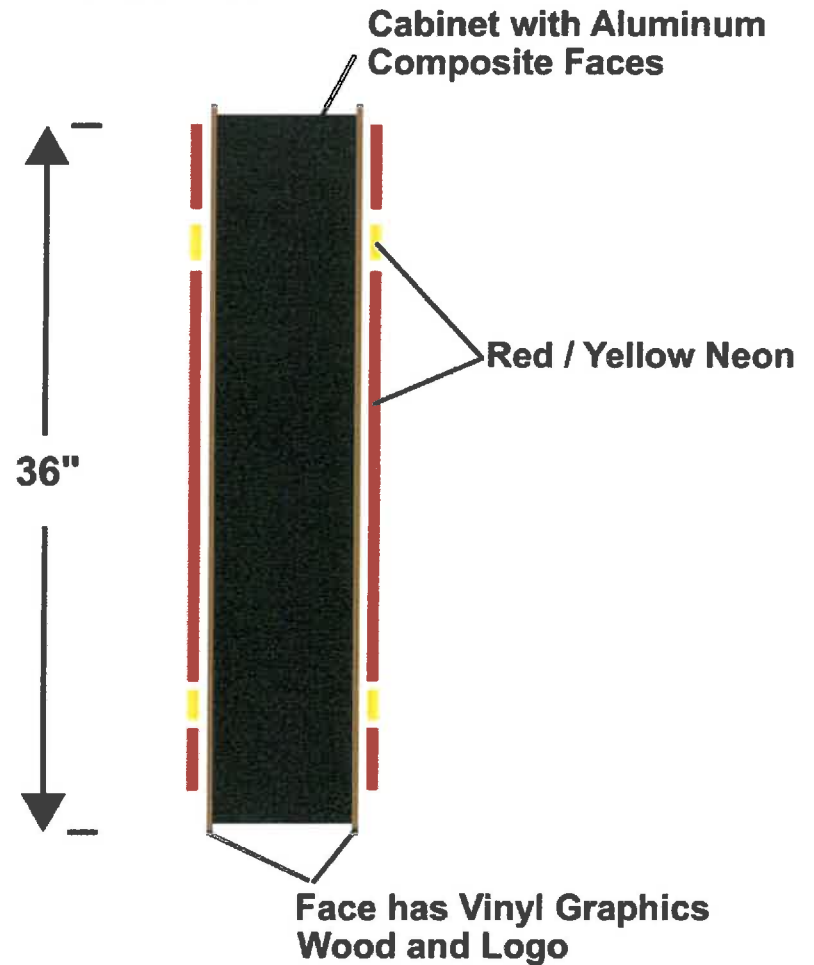

Customer Signature: _____ Date: _____

1" = 1"

J VANDACAS

Grilled Cheese & Burger Joint
K

SEELEY

1" = 1'

2'9" x 2'9" Pedestrian Sign

Side View

605-342-0481
 Fax: 605-342-9474
 1650 Samco Road
 Rapid City, SD 57702

*Signing Rapid City
 With Pride
 Since 1928*

UL Listed

Customer:
 Klinkeltown
 Pedestrian Sign 1

Drawn By:
 Valerie
 Date: 1-18-17

Customer Signature: _____ **Date:** _____