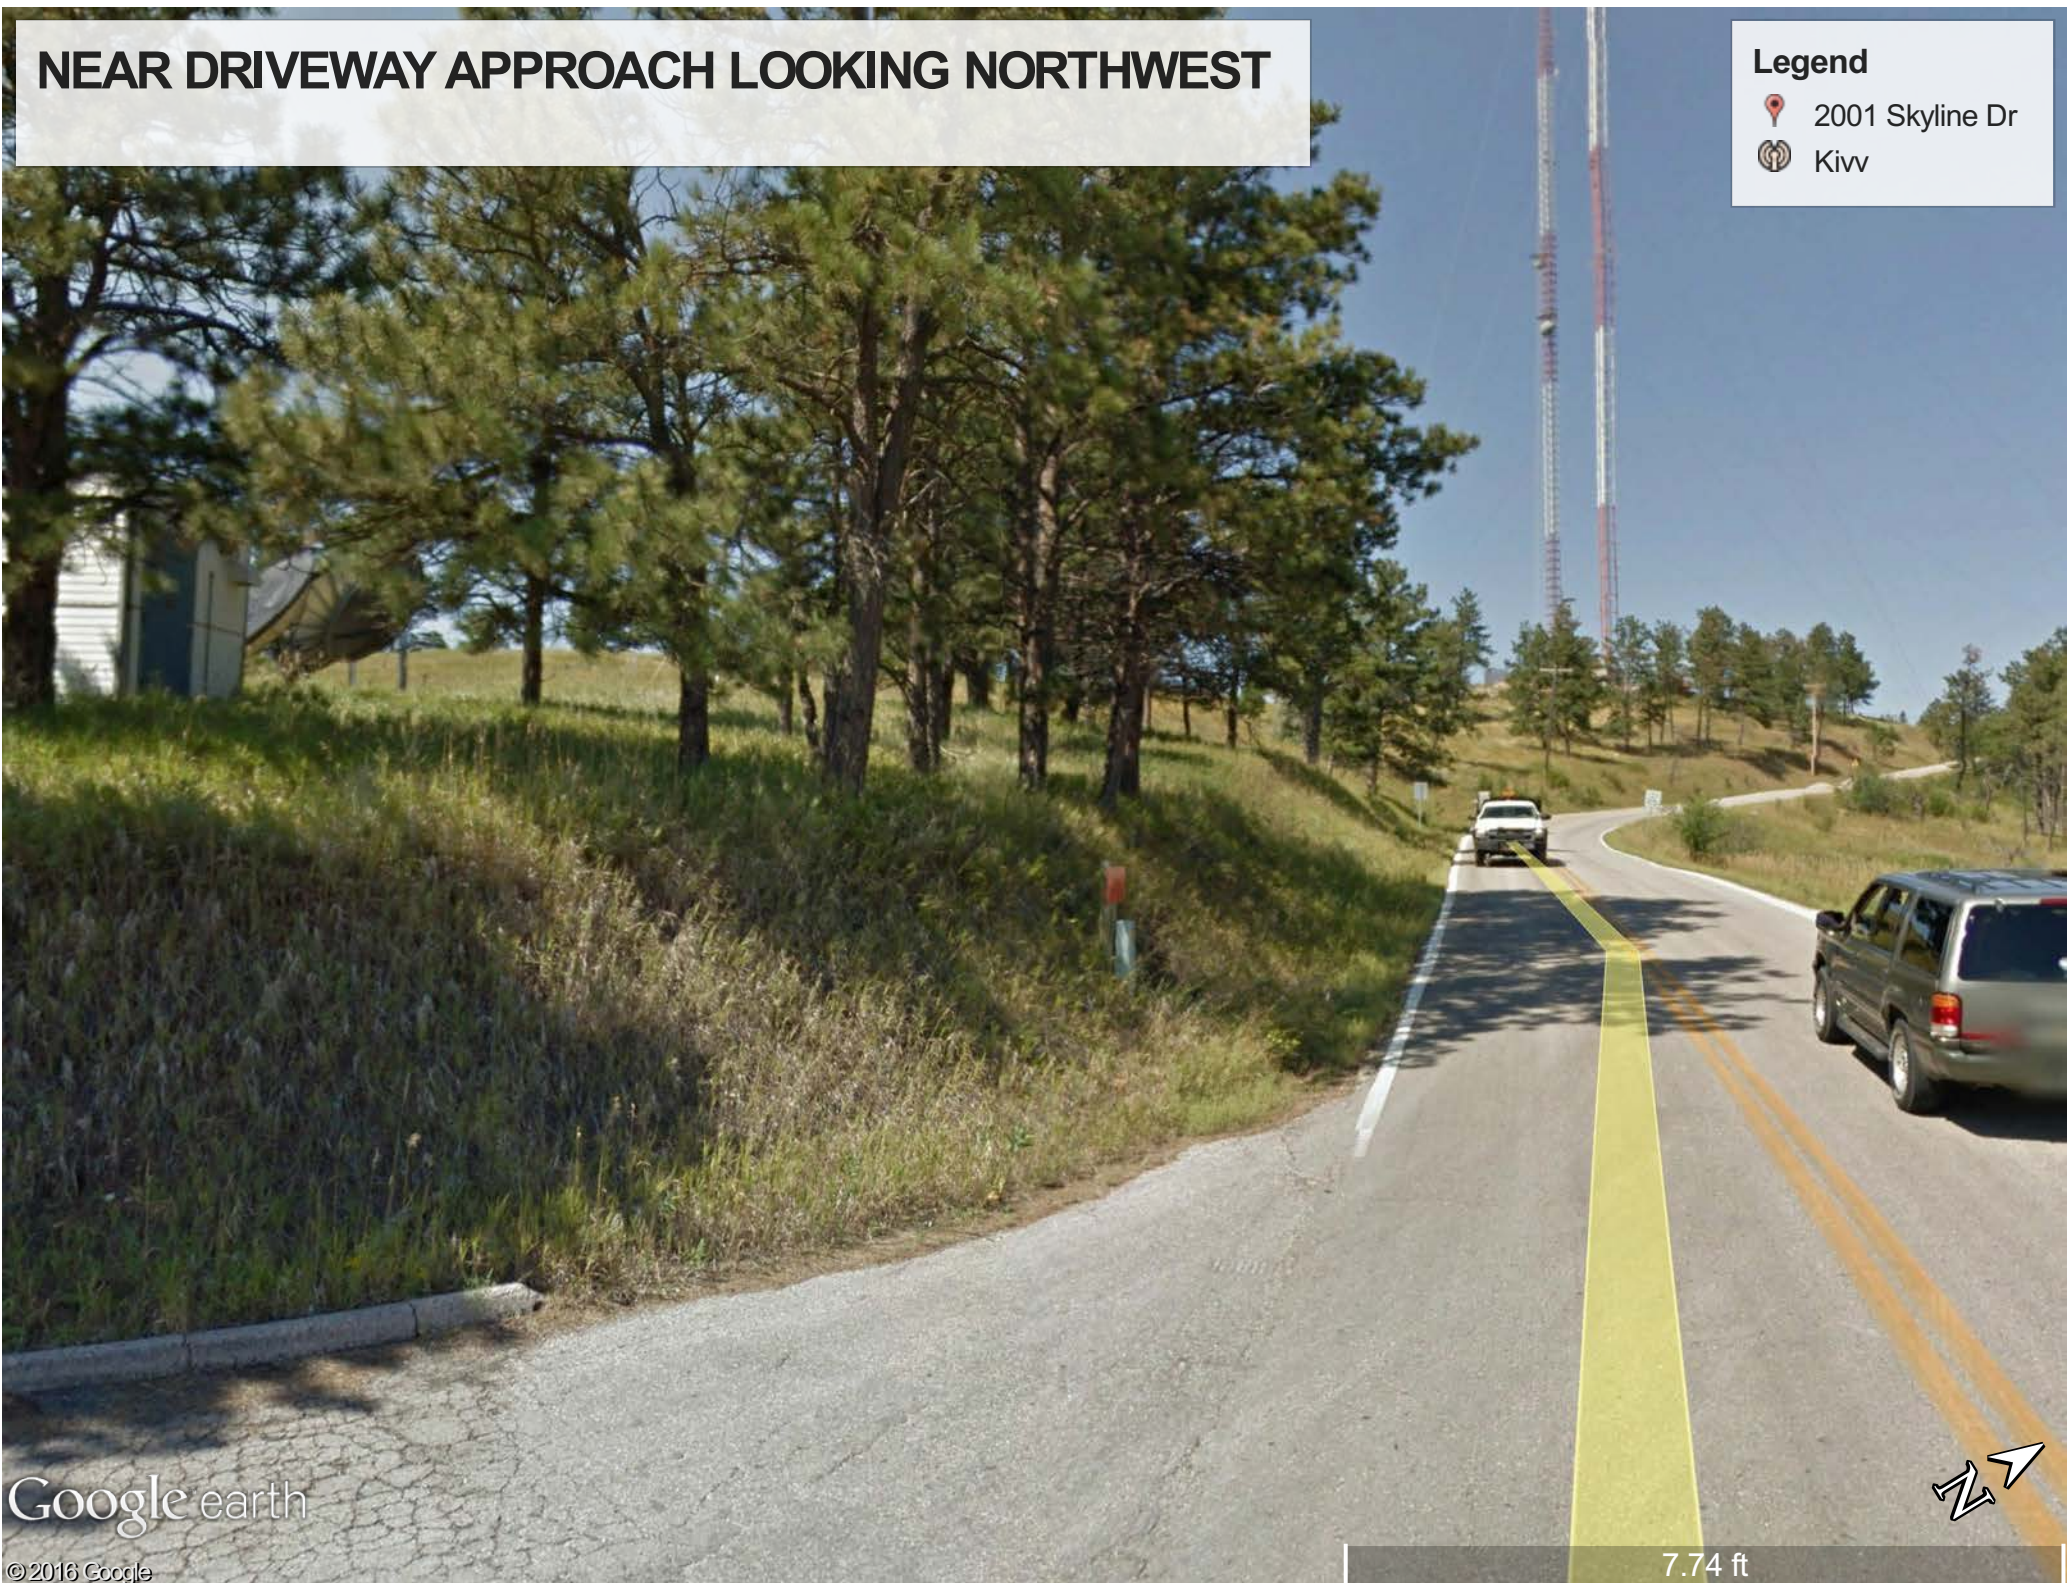

NEAR DRIVEWAY APPROACH LOOKING NORTHWEST

Legend

-  2001 Skyline Dr
-  Kivv

Google earth

© 2016 Google

7.74 ft