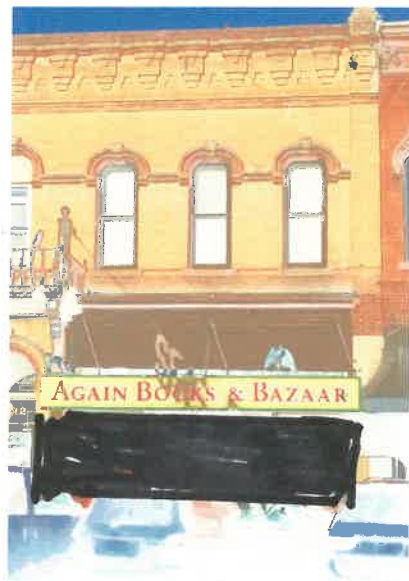

NEW SIGN

NEW AWNING

PROPOSED

17' = 5'

EXISTING

REMOVE EXISTING ALUMINUM MARQUEE
 INSTALL NEW AWNING AND NEW SIGN

↑
EXISTING
AWNING

↑
EXISTING
MARQUE

NEW AWNING
MATCHES
SAME SIZE
& SHAPE AS
OTHER AWNING
ON BUILDING

SKIN
PAINT
SAMPLES

62

Existing storefronts at 612 Saint Joseph Street