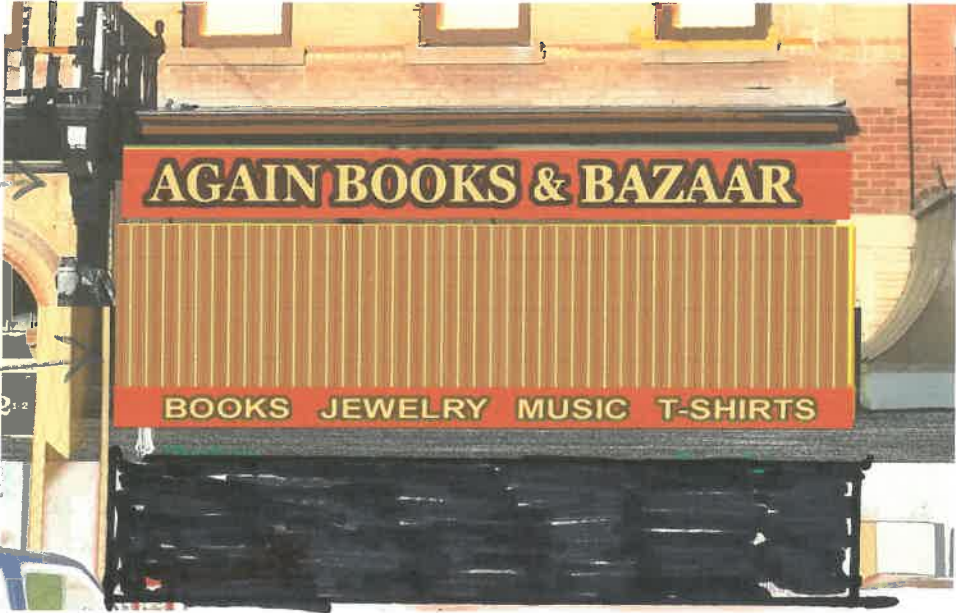

NEW SIGN

NEW AWNING

PROPOSED

17' = 5'

EXISTING

REMOVE EXISTING ALUMINUM MARQUEE
 INSTALL NEW AWNING AND NEW SIGN

↑
EXISTING
AWNING

↑
EXISTING
MARQUE

NEW AWNING
MATCHES
SAME SIZE
& SHAPE AS
OTHER AWNING
ON BUILDING

SKIN
PAINT
SAMPLES

62

Existing storefronts at 612 Saint Joseph Street