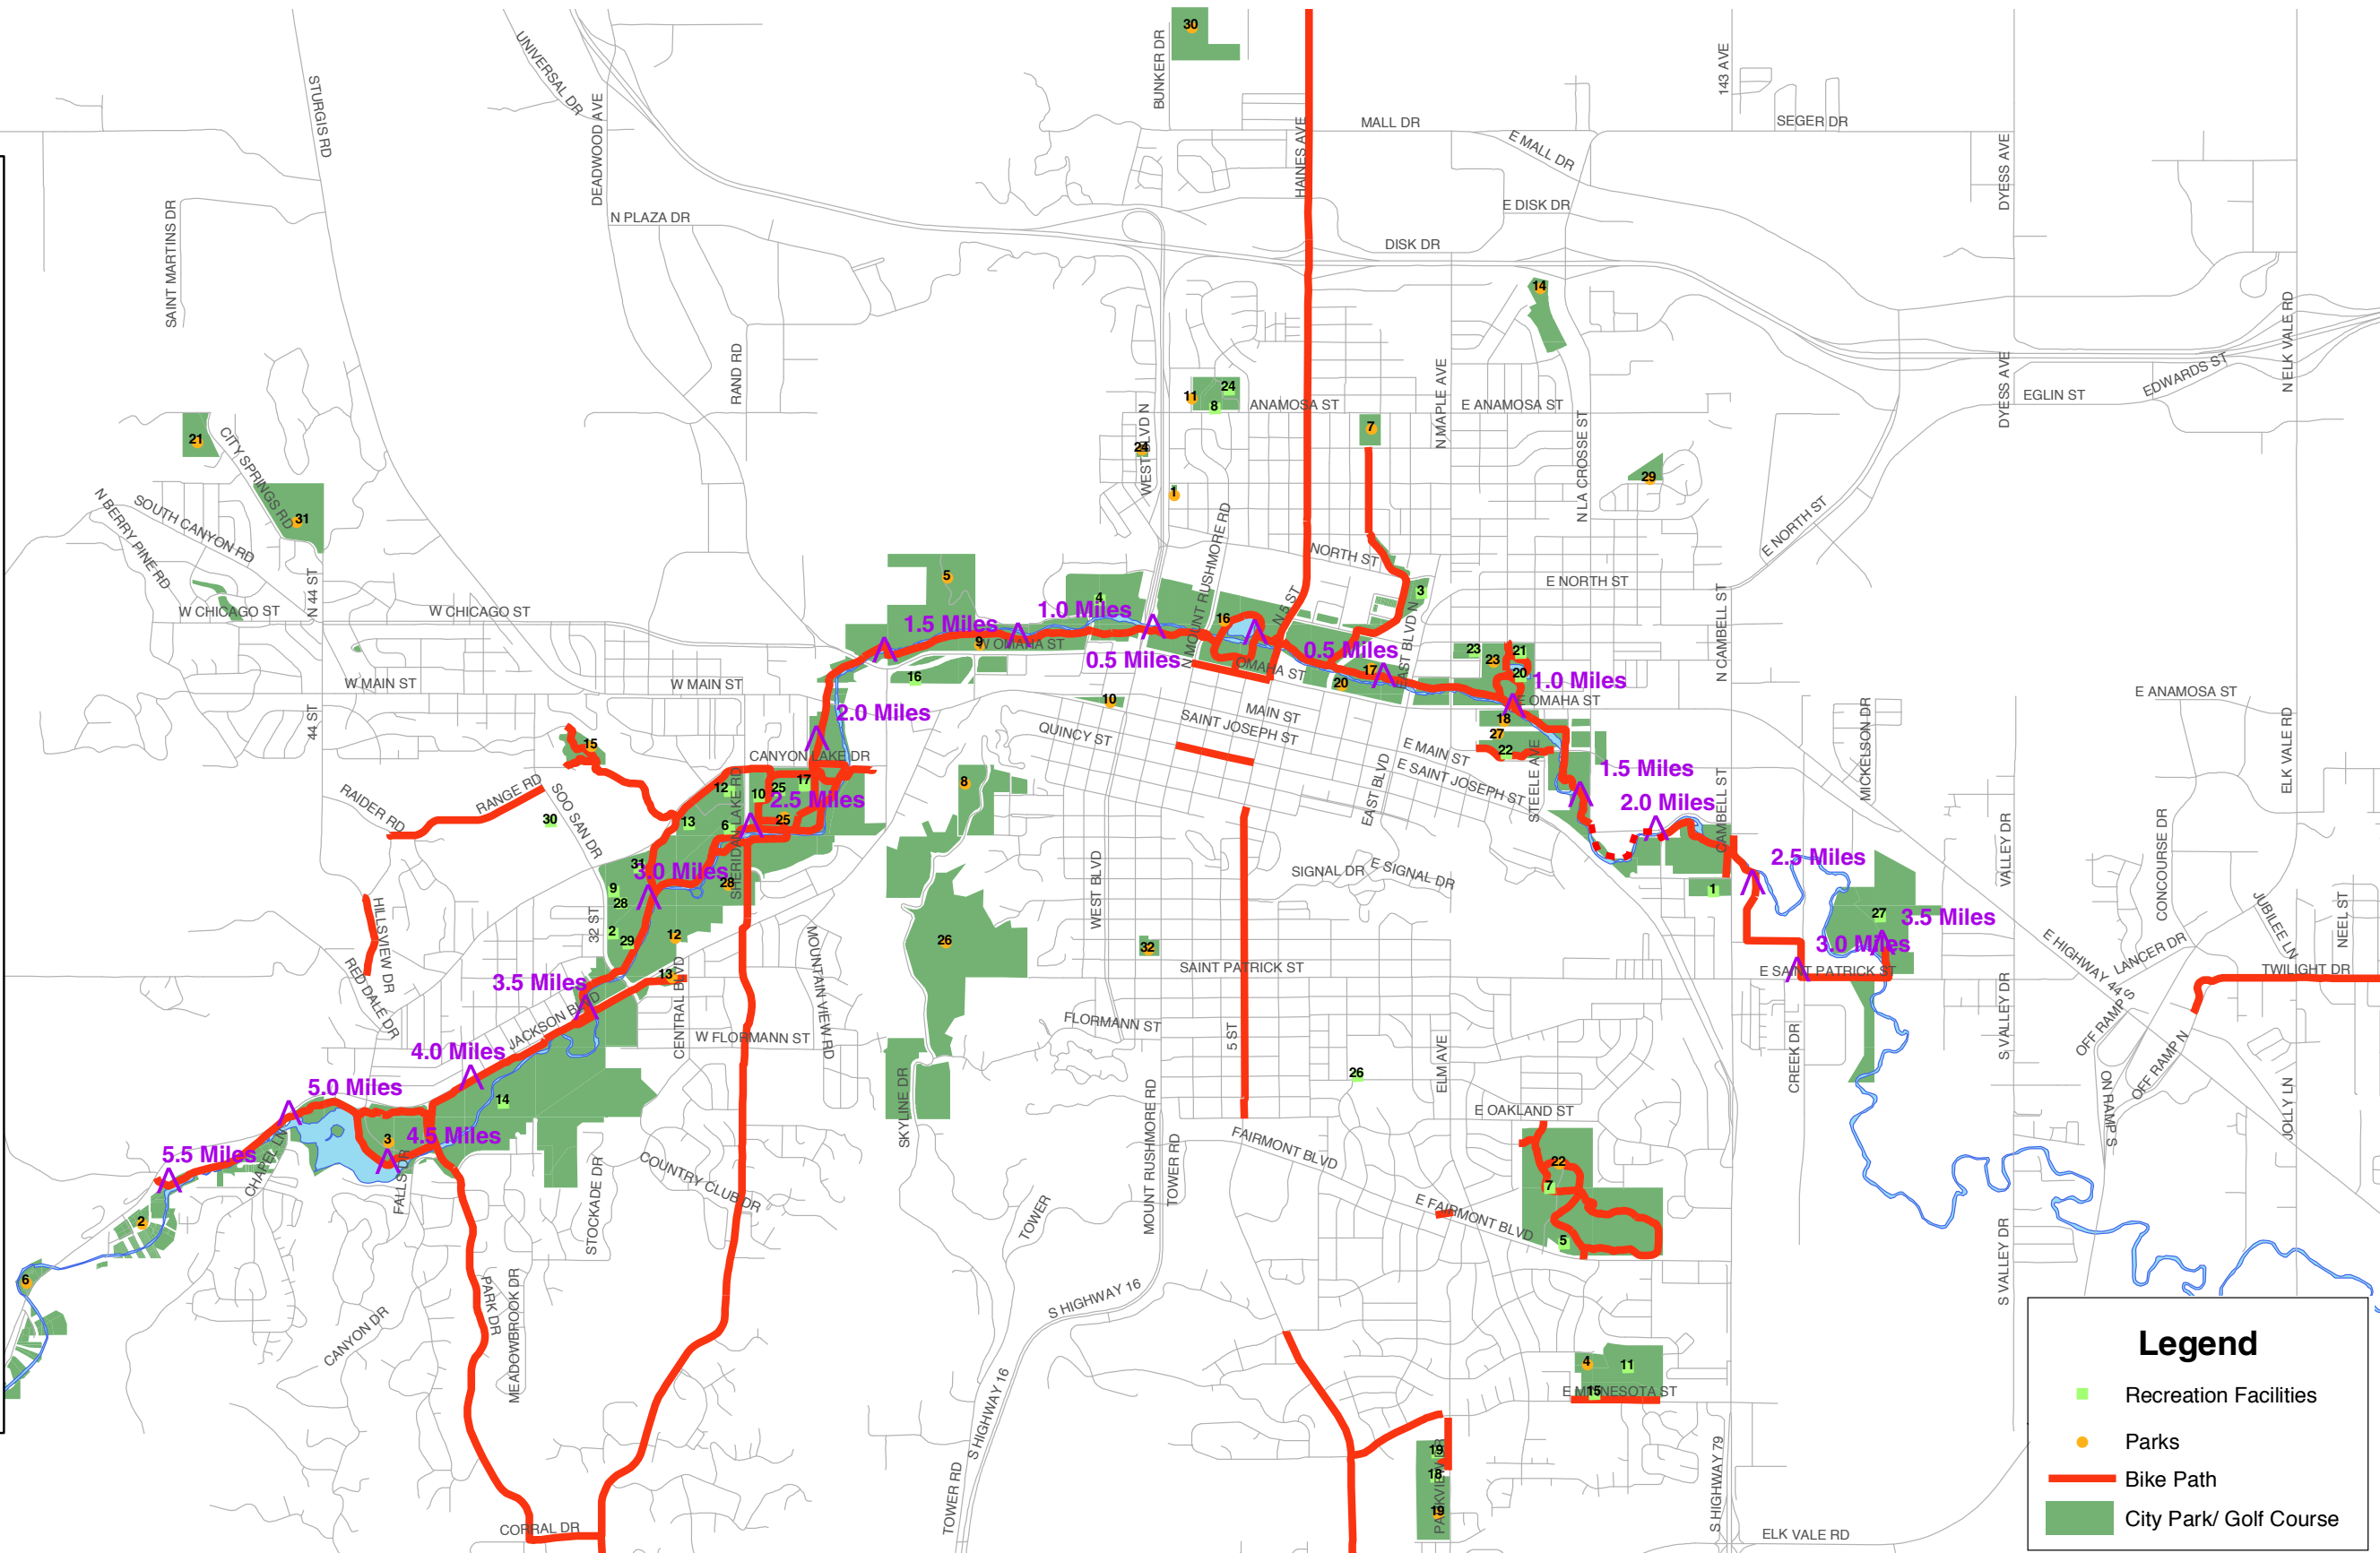

Rapid City Parks and Recreation Facilities

- Parks** !
- 1-American Legion Park
 - 2-Braeburn Park
 - 3-Canyon Lake Park
 - 4-Centennial Park
 - 5-Chuck Lien Family Park
 - 6-Cliffside Park
 - 7-College Park
 - 8-Dinosaur Park
 - 9-Founders Park
 - 10-Halley Park
 - 11-Horace Mann Park
 - 12-Jackson Park
 - 13-Jackson Park South
 - 14-Knollwood Heights Park
 - 15-Mary Hall Park
 - 16-Memorial Park
 - 17-New York Street Park
 - 18-Omaha Street Park
 - 19-Parkview Park
 - 20-Pressler Junction
 - 21-Quarry Park
 - 22-Robbinsdale Park
 - 23-Roosevelt Park
 - 24-Scott Mallow Park
 - 25-Sioux Park
 - 26-Skyline Wilderness Park
 - 27-Steele Avenue Park
 - 28-Storybook Island
 - 29-Thomson Park
 - 30-Vickie Powers Memorial Park
 - 31-Wilderness Park
 - 32-Wilson Park
- Recreation Facilities** "
- 1-Cambell Street Soccer Field
 - 2-Canyon Lake Little League Complex
 - 3-Denver Street Soccer Field
 - 4-Executive Golf Course
 - 5-Fairmont Street Soccer Field
 - 6-Floyd Fitzgerald Field
 - 7-Harney Baseball Complex
 - 8-Horace Mann Pool
 - 9-Jamie Johnson Pony League Field
 - 10-Jimmy Hilton Municipal Pool
 - 11-LaCroix Links Golf Course
 - 12-Lien Field
 - 13-McKeague Colt Field
 - 14-Meadowbrook Golf Course
 - 15-Minnesota Street Soccer Field
 - 16-Mountain View Soccer Field
 - 17-Noordermeer Soccer Field
 - 18-Parkview Girls Softball Complex
 - 19-Parkview Pool
 - 20-Rapid City Swim Center
 - 21-Roosevelt Park Ice Arena
 - 22-Rushmore Girls Softball Complex
 - 23-Rushmore Little League Field
 - 24-Rushmore Pony League Field
 - 25-Sioux Park Track Complex
 - 26-South Middle School Community Center
 - 27-Star Of The West Sports Complex
 - 28-Timberline Little League Field
 - 29-United Girls Softball Field
 - 30-West Middle School Community Center
 - 31-Whitehead Softball Complex

Legend

- Recreation Facilities
- Parks
- Bike Path
- City Park/ Golf Course