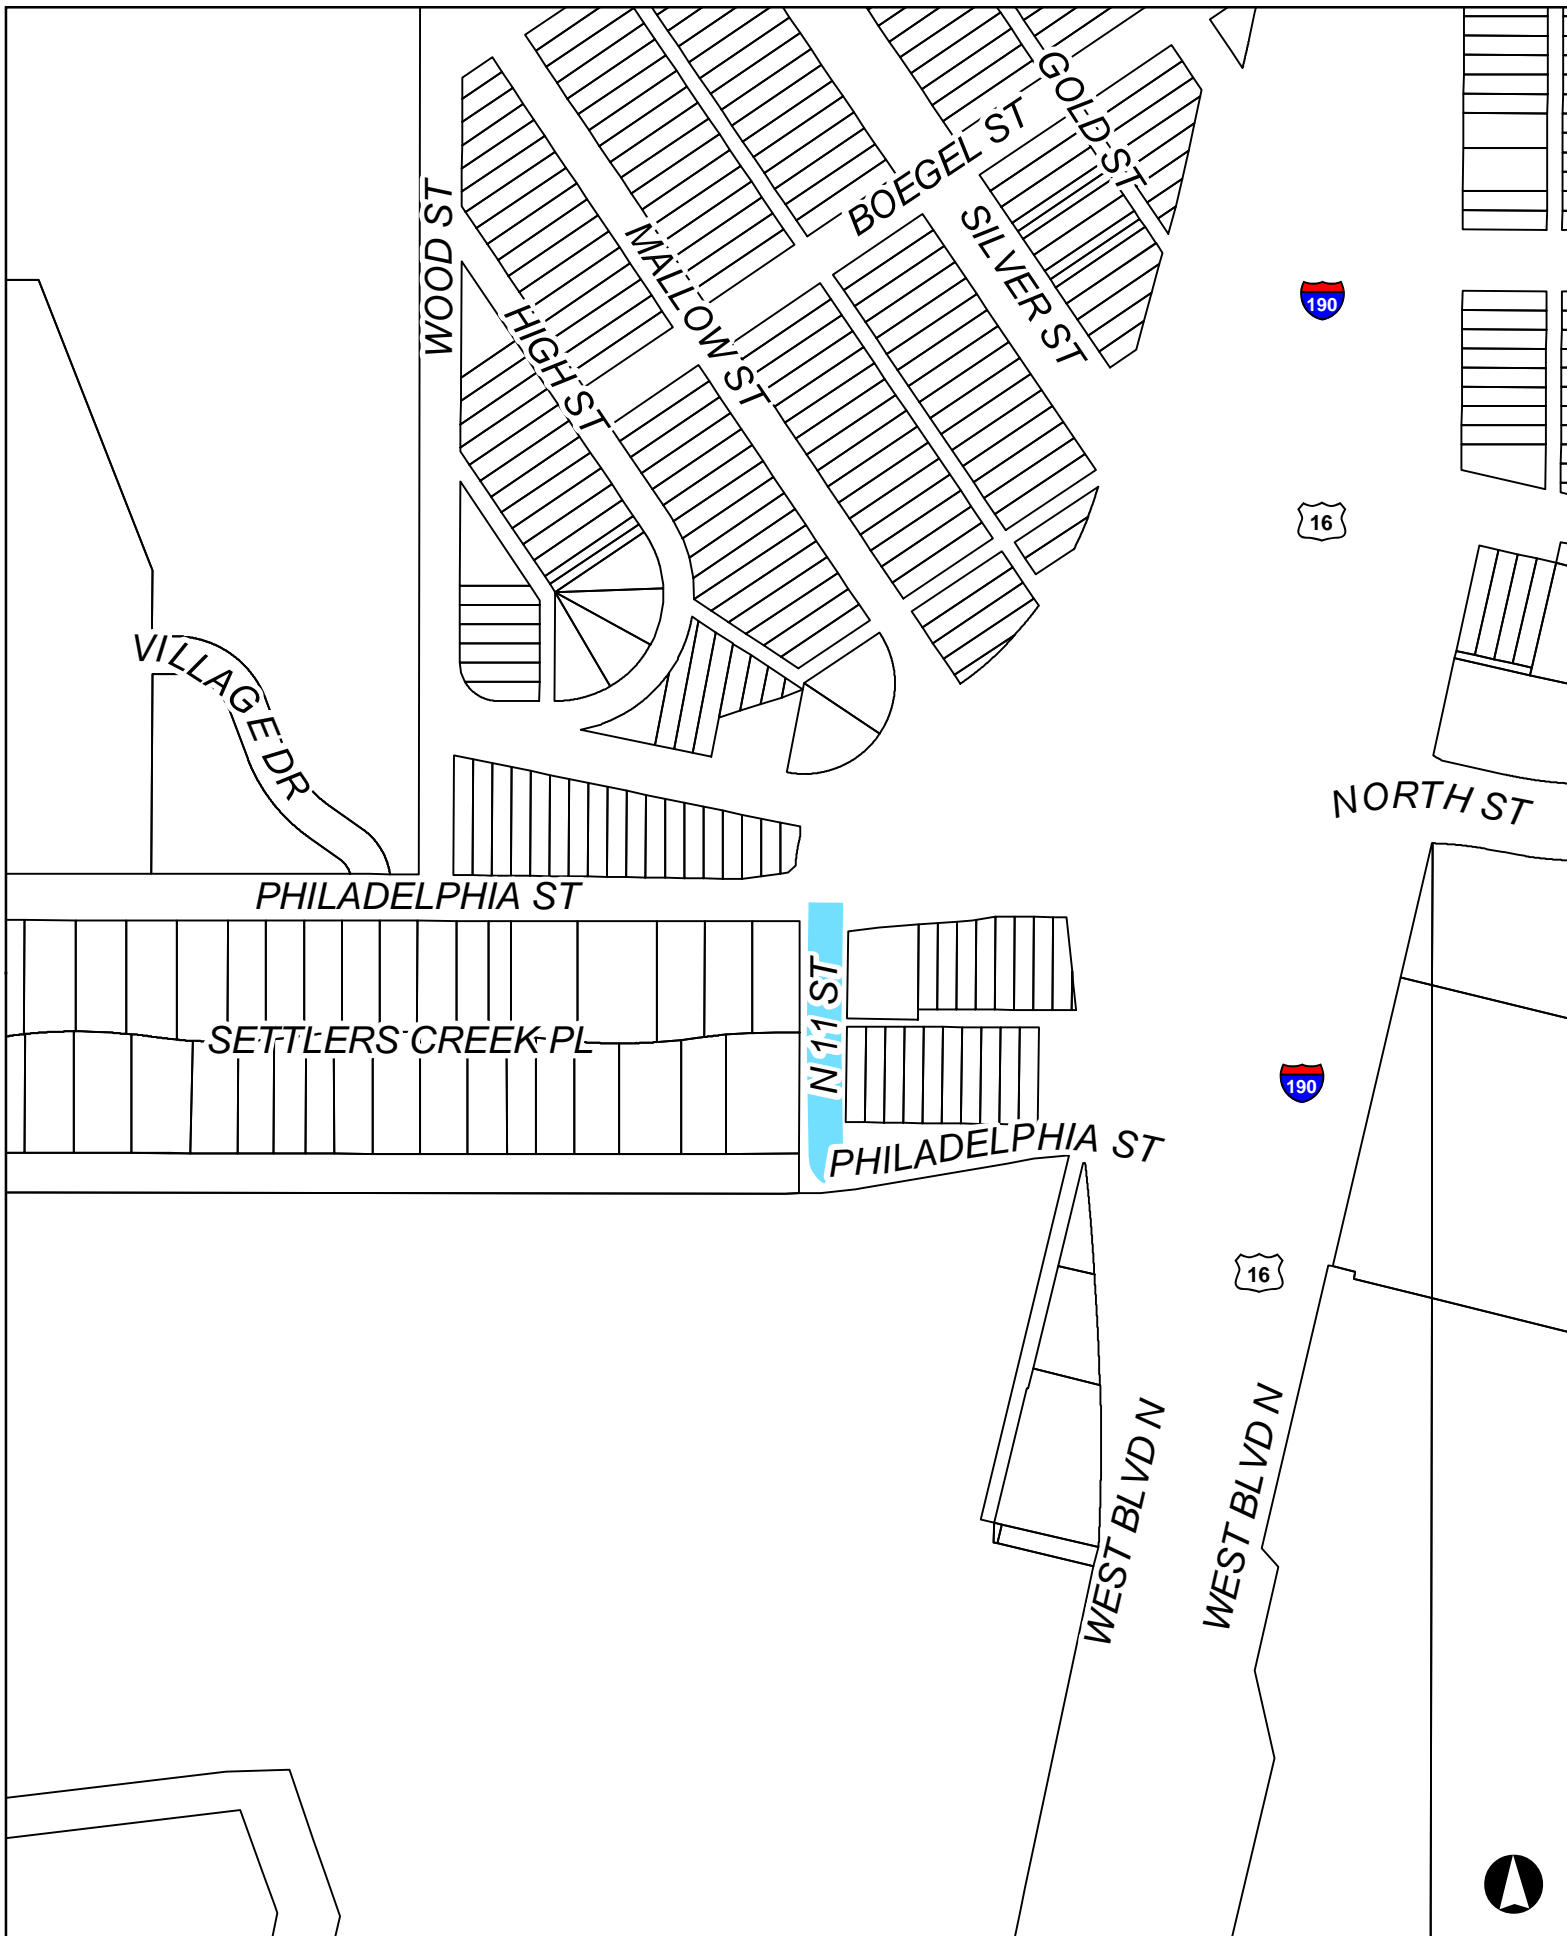

16RD002 AND 16RD003
VICINITY MAP

16RD002 SECTION #1 - CHANGING N 11TH STREET TO NICKEL STREET
FROM PHILADELPHIA STREET TO PHILADELPHIA STREET

16RD002 SECTION #2 - CHANGING WEST BLVD N TO NICKEL STREET
FROM BOEGEL STREET TO BLUE JAY DRIVE