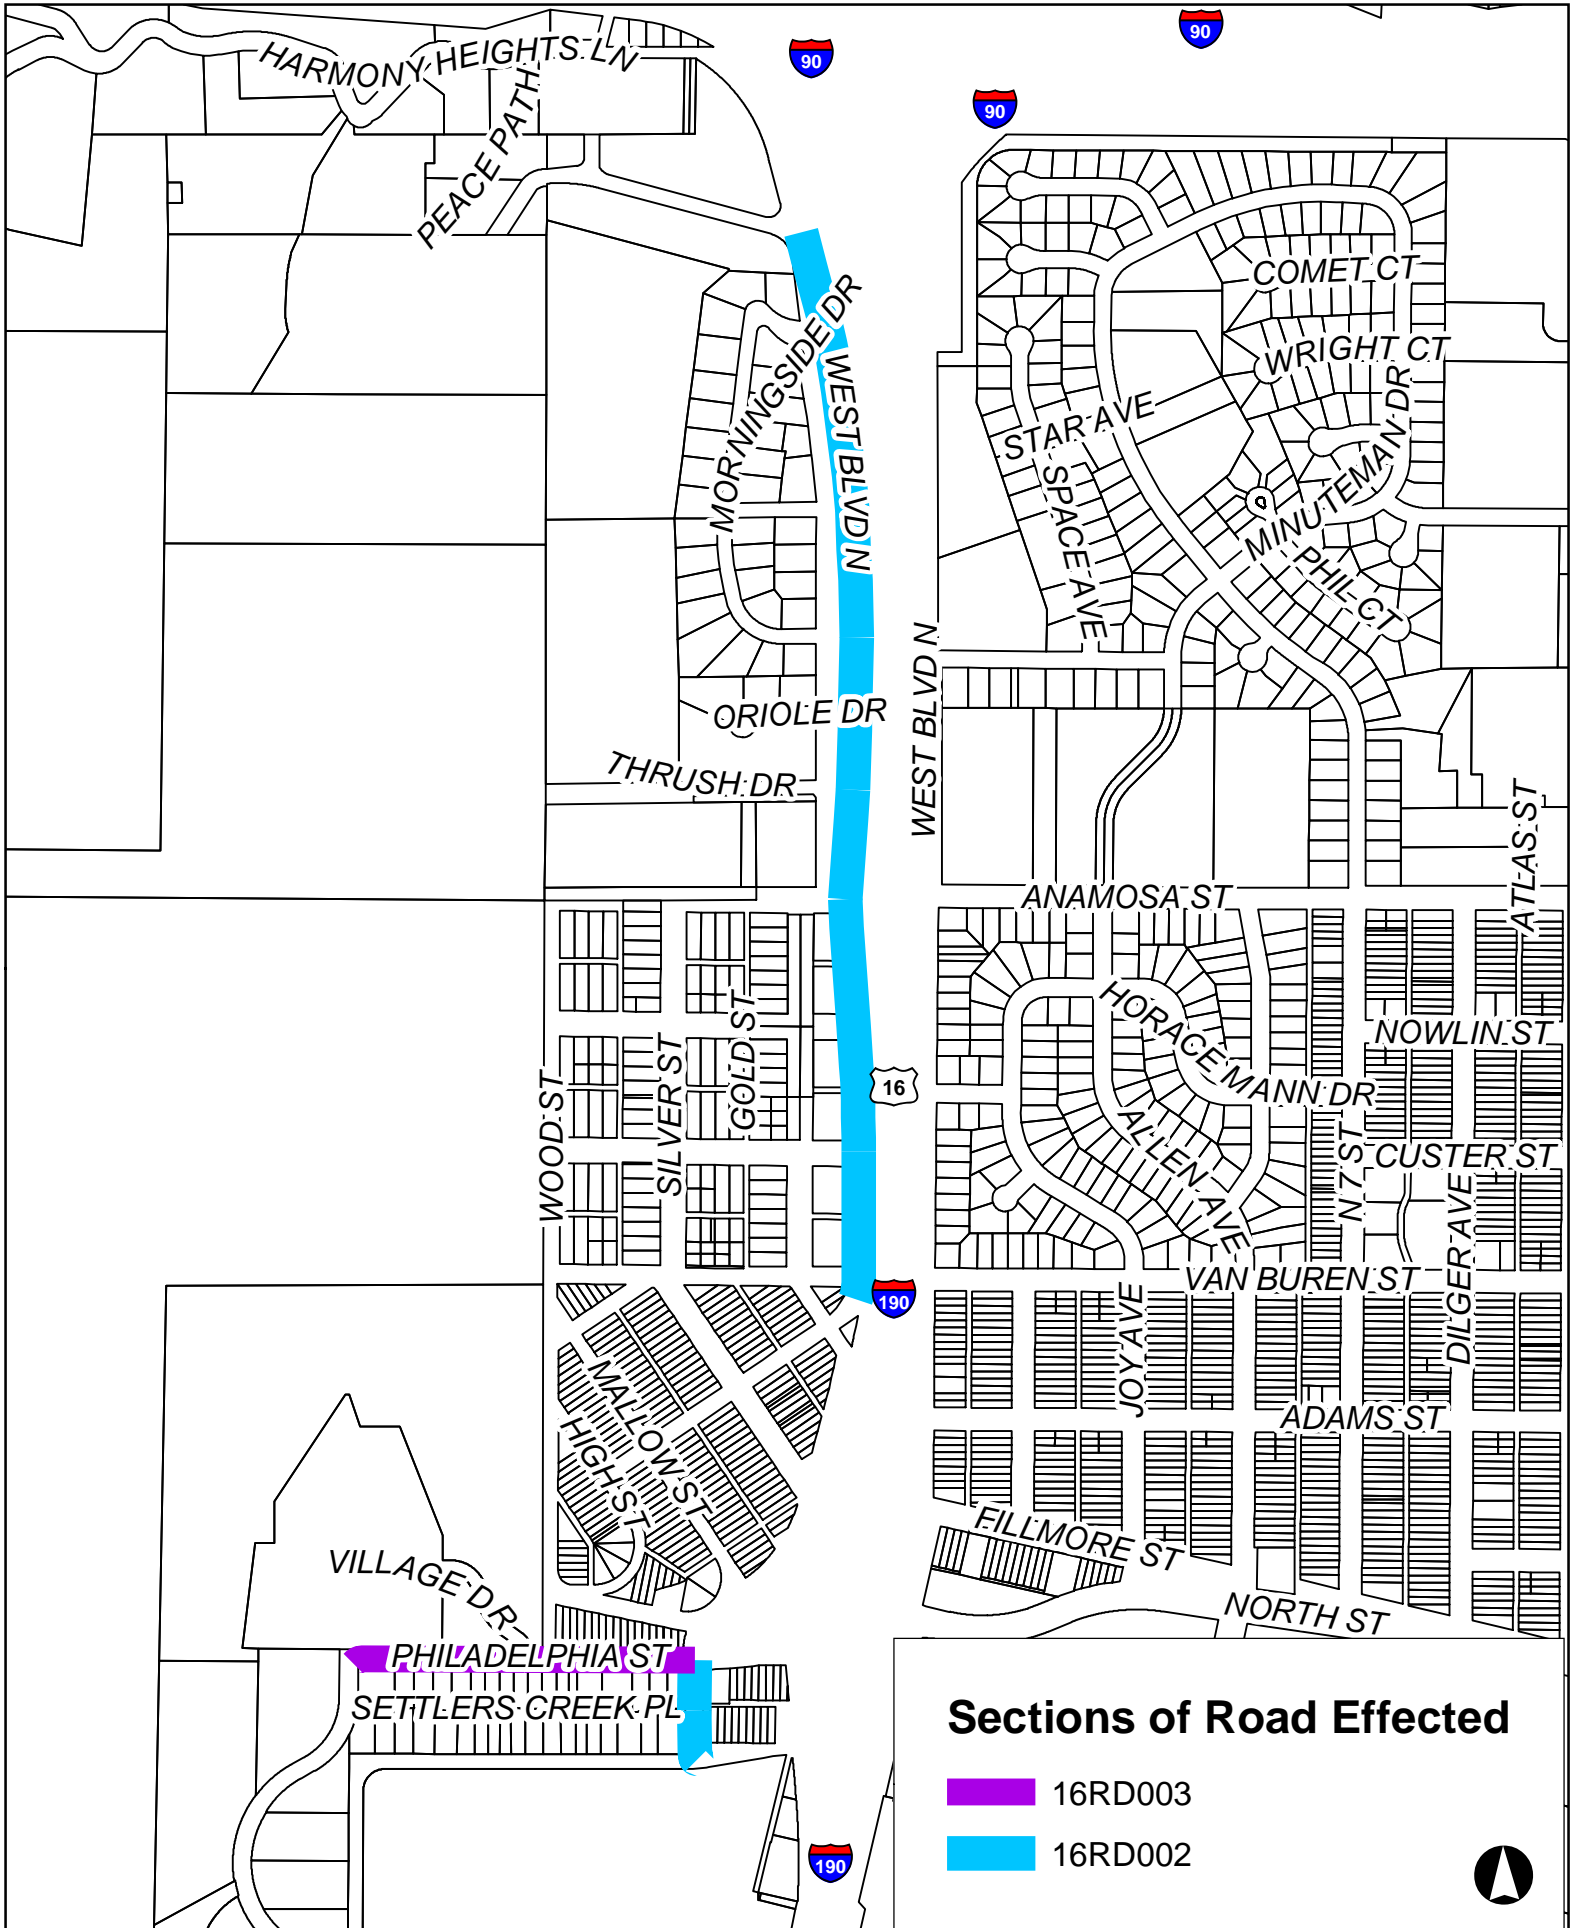

16RD002 AND 16RD003
VICINITY MAP

16RD002 SECTION #1 - CHANGING N 11TH STREET TO NICKEL STREET
FROM PHILADELPHIA STREET TO PHILADELPHIA STREET

16RD002 SECTION #2 - CHANGING WEST BLVD N TO NICKEL STREET
FROM BOEGEL STREET TO BLUE JAY DRIVE