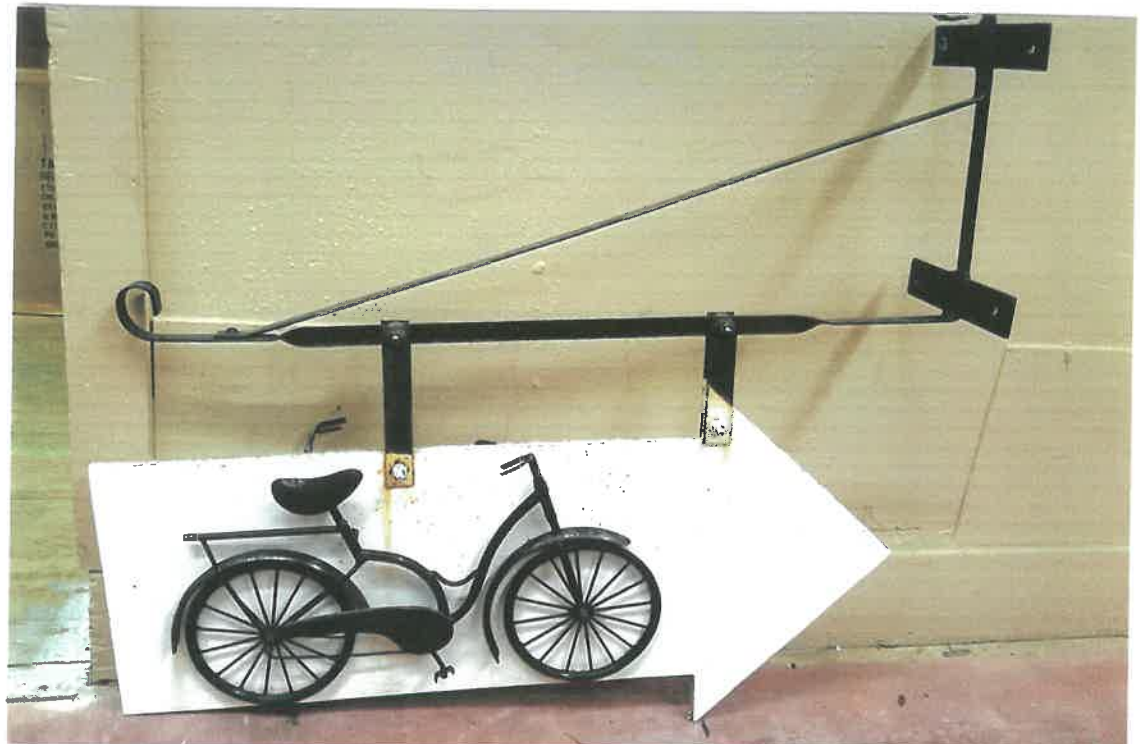

Cranky's Bike Shop Existing Pedestrian Sign

3.25 sq ft

Scale 1/2" = 1 foot

15"

30"

1/2" MDO Painted White
 Grey Border PMS 422 Red Inline Border PMS 185
 Sprocket Red PMS 185 1/2" Medex CutOut
 Copy Black 1/2" Medex cut outs -
 "Cranky's and Bike Shop"