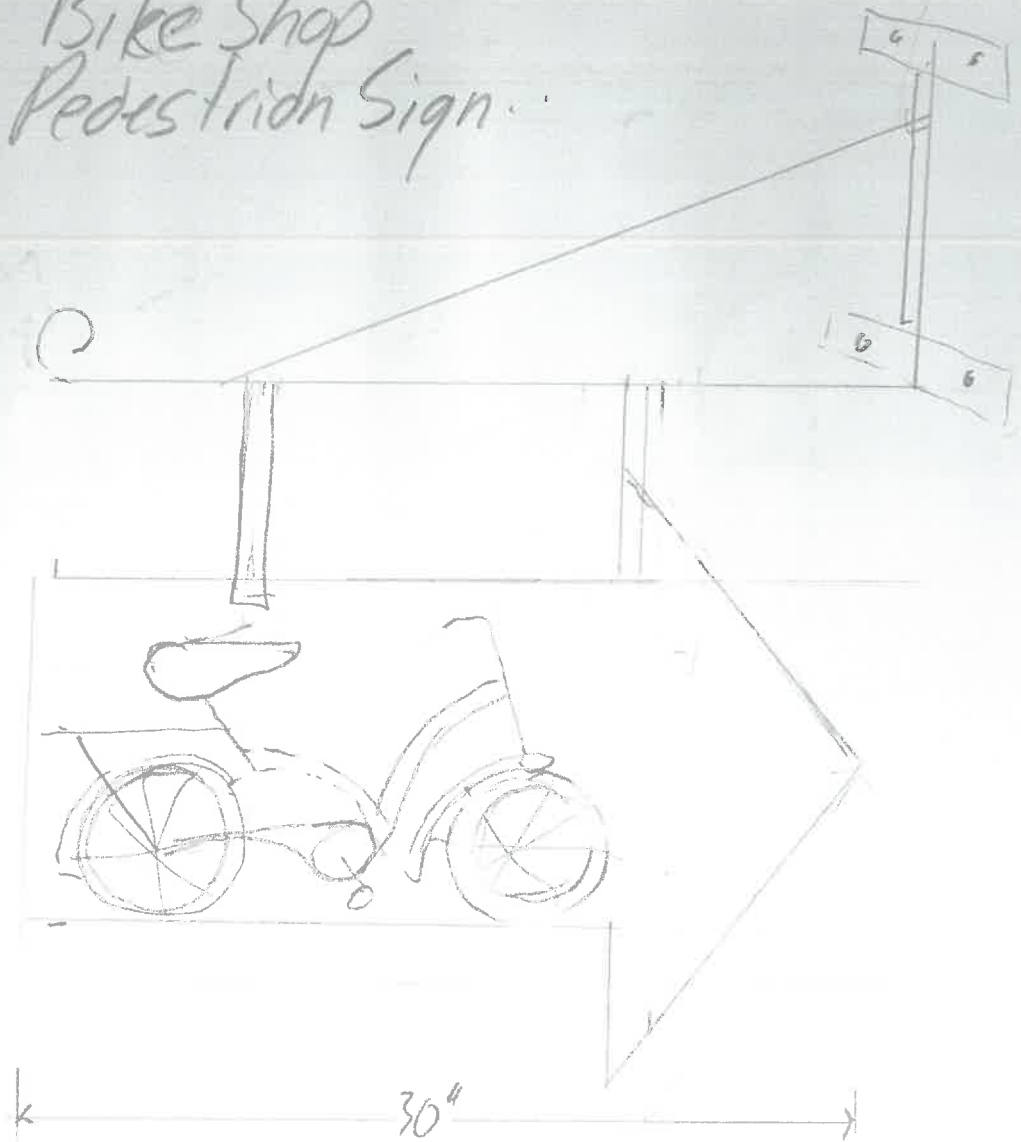

Cranky's Bike Shop Existing Pedestrian Sign

3.25 sq ft

Scale 1/2" = 1 foot

15"

30"

1/2" MDO Painted White
 Grey Border PMS 422 Red Inline Border PMS 185
 Sprocket Red PMS 185 1/2" Medex CutOut
 Copy Black 1/2" Medex cut outs -
 "Cranky's and Bike Shop"