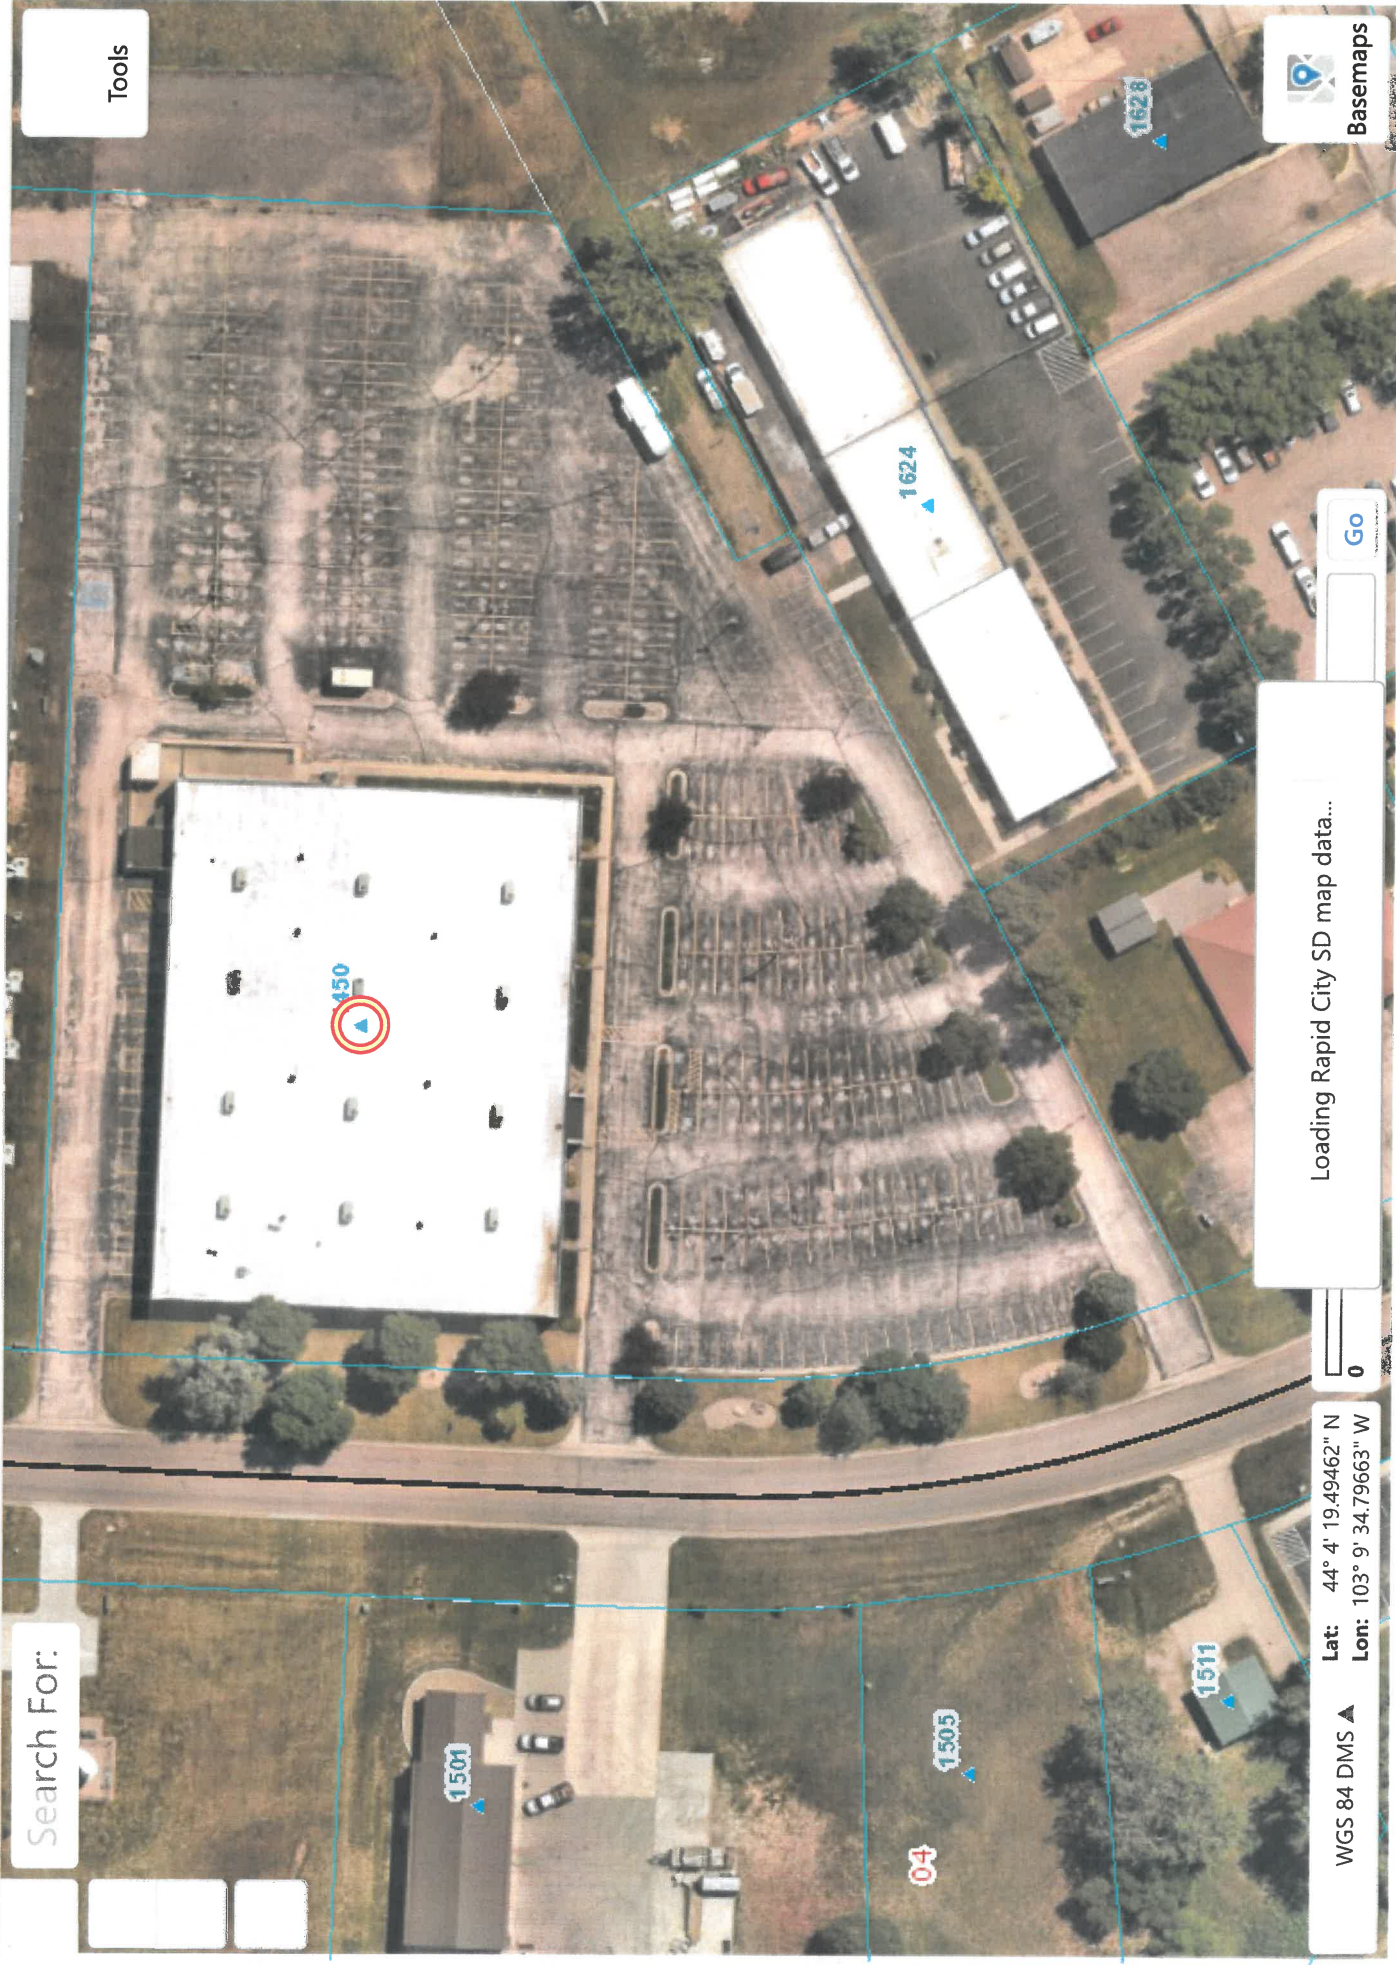

Search For:

Tools

Loading Rapid City SD map data...

WGS 84 DMS ▲
Lat: 44° 4' 19.49462" N
Lon: 103° 9' 34.79663" W

Go