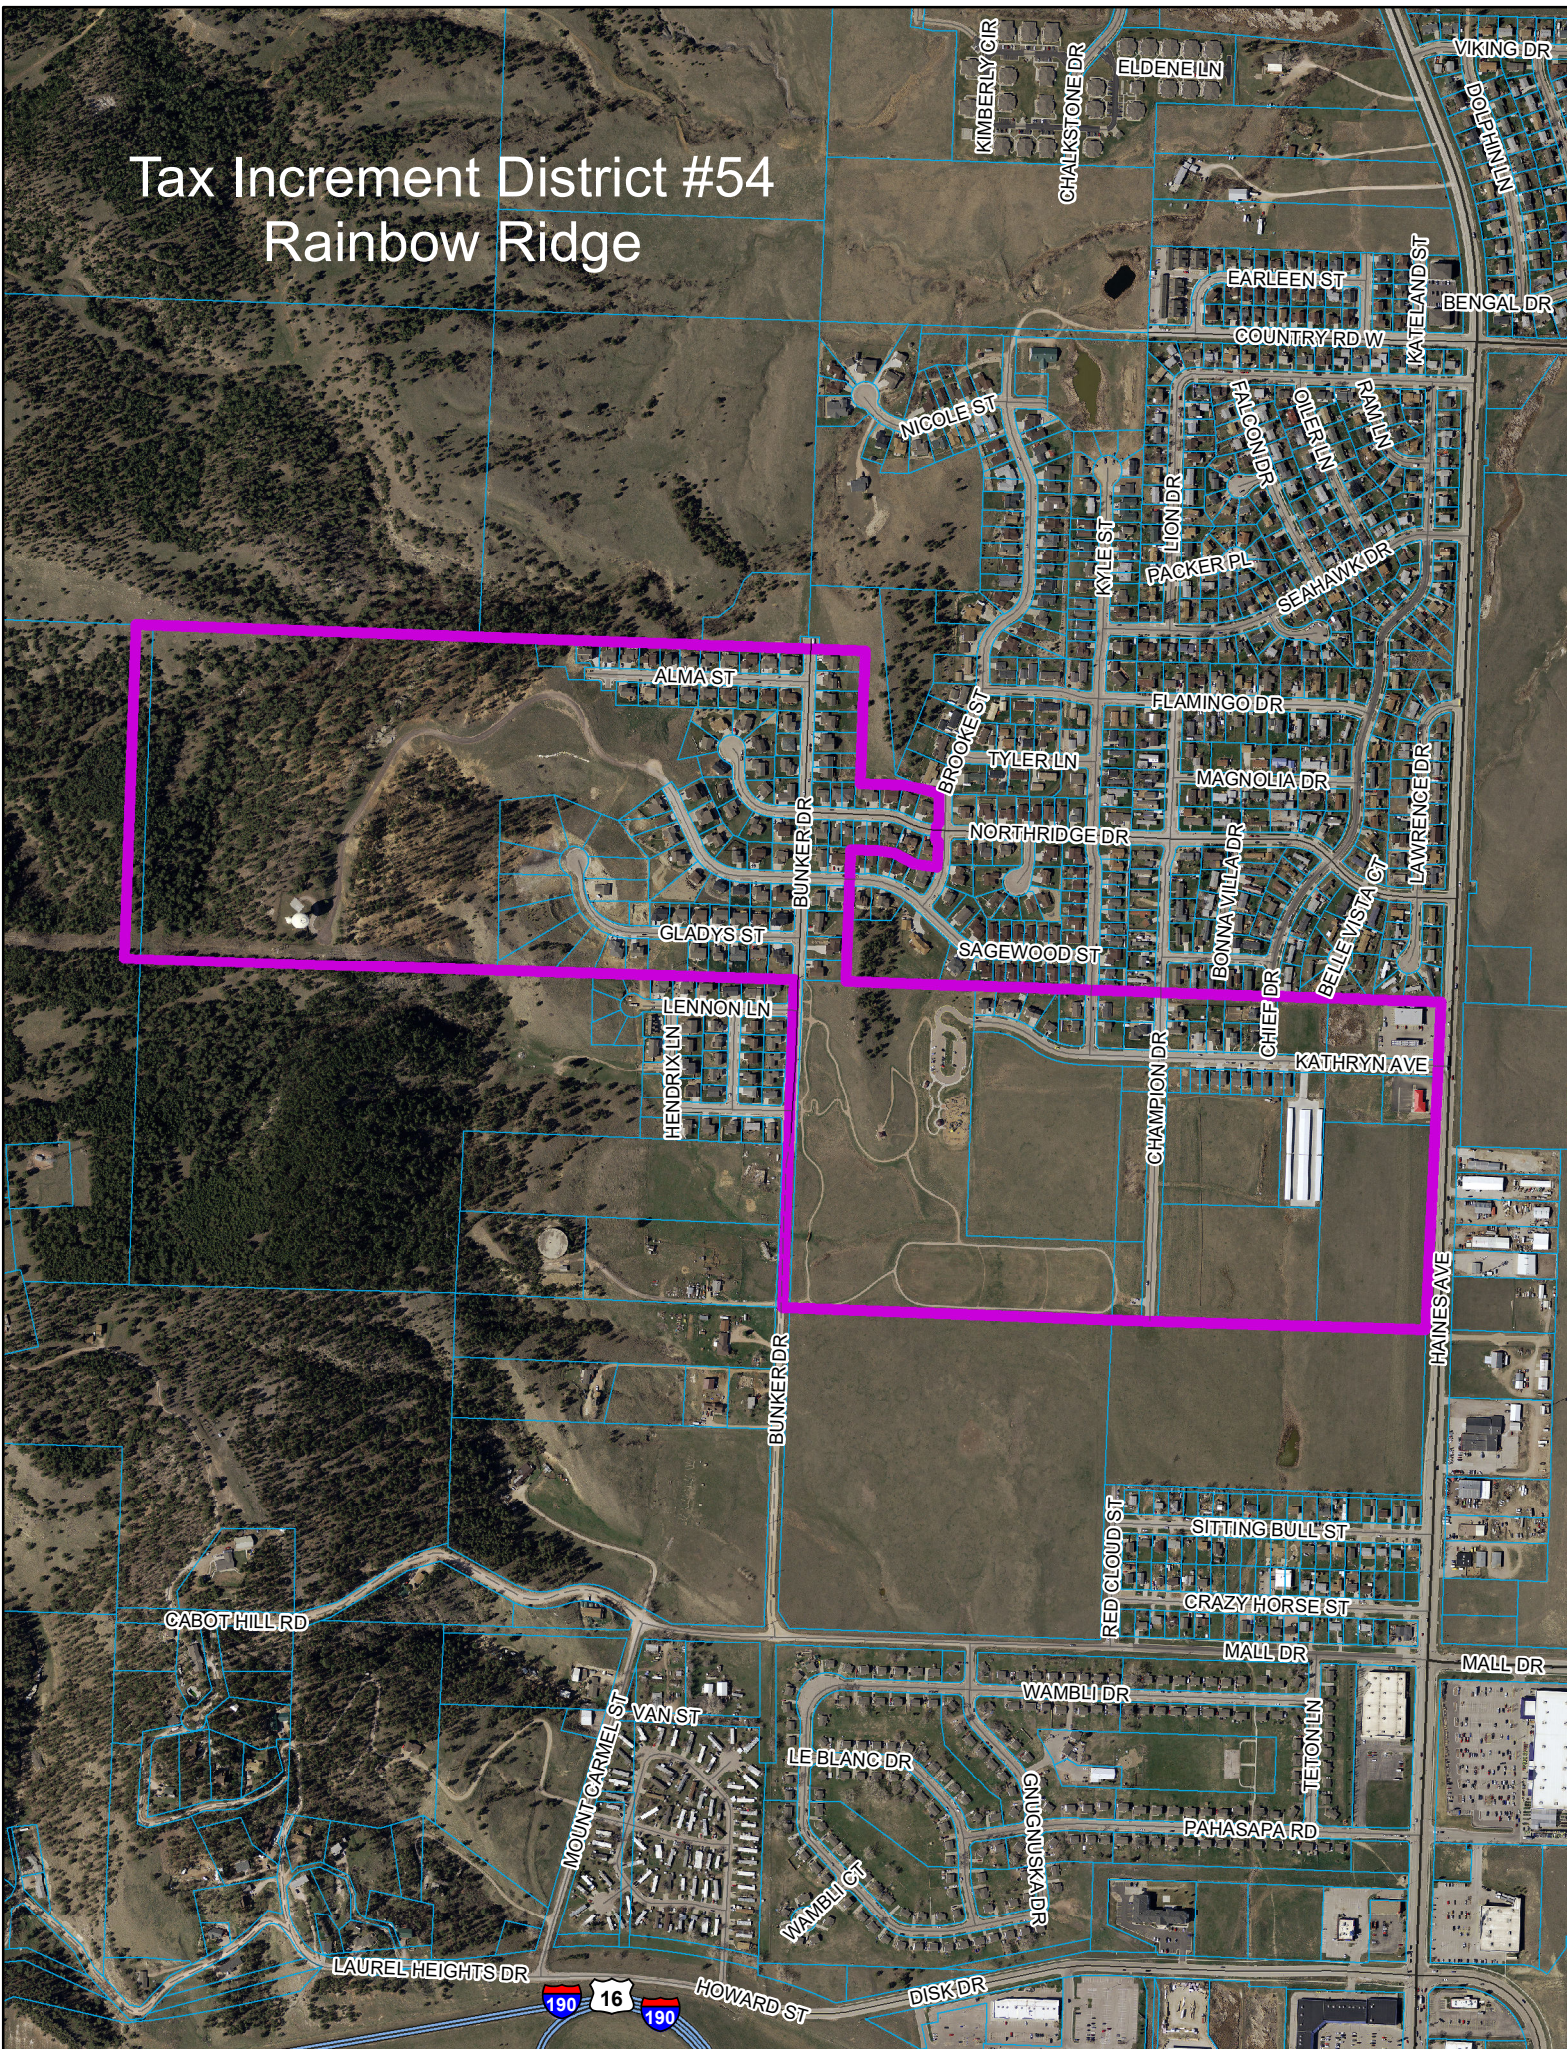

FINAL

Tax Increment District #54 - Aerial Photograph

N

Tax Increment District #54 Rainbow Ridge

Kimberly Cir
Chalkstone Dr
Eldene Ln
Viking Dr
Dolphin Ln
Earleen St
Country Rd W
Kateland St
Bengal Dr
Nicole St
Kyle St
Lion Dr
Falcon Dr
Oler Ln
Ramin Ln
Packer Pl
Seahawk Dr
Alma St
Tyler Ln
Flamingo Dr
Magnolia Dr
Northridge Dr
Sage Wood St
Bonna Villa Dr
Bellevista Ct
Lawrence Dr
Hendrix Ln
Lennon Ln
Champion Dr
Chief Dr
Kathryn Ave
Haines Ave
Red Cloud St
Sitting Bull St
Crazy Horse St
Mall Dr
Mall Dr
Wampli Dr
Gnuguskadr
Teton Ln
Pahasapa Rd
Laurel Heights Dr
Mount Carmel St
Van St
Le Blanc Dr
Wampli St
Howard St
Disk Dr