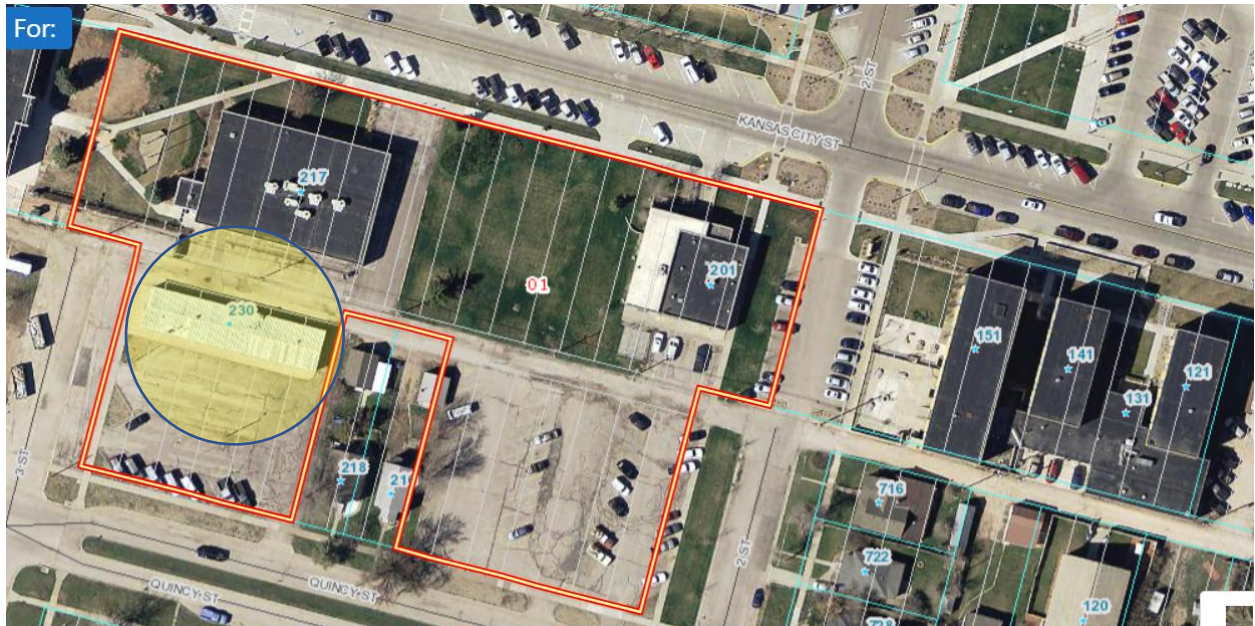

ONEHEART

a place for hope & healing

Location: 230 Quincy is above in the yellow circle. Following are photos of the interior and exterior of the structure: