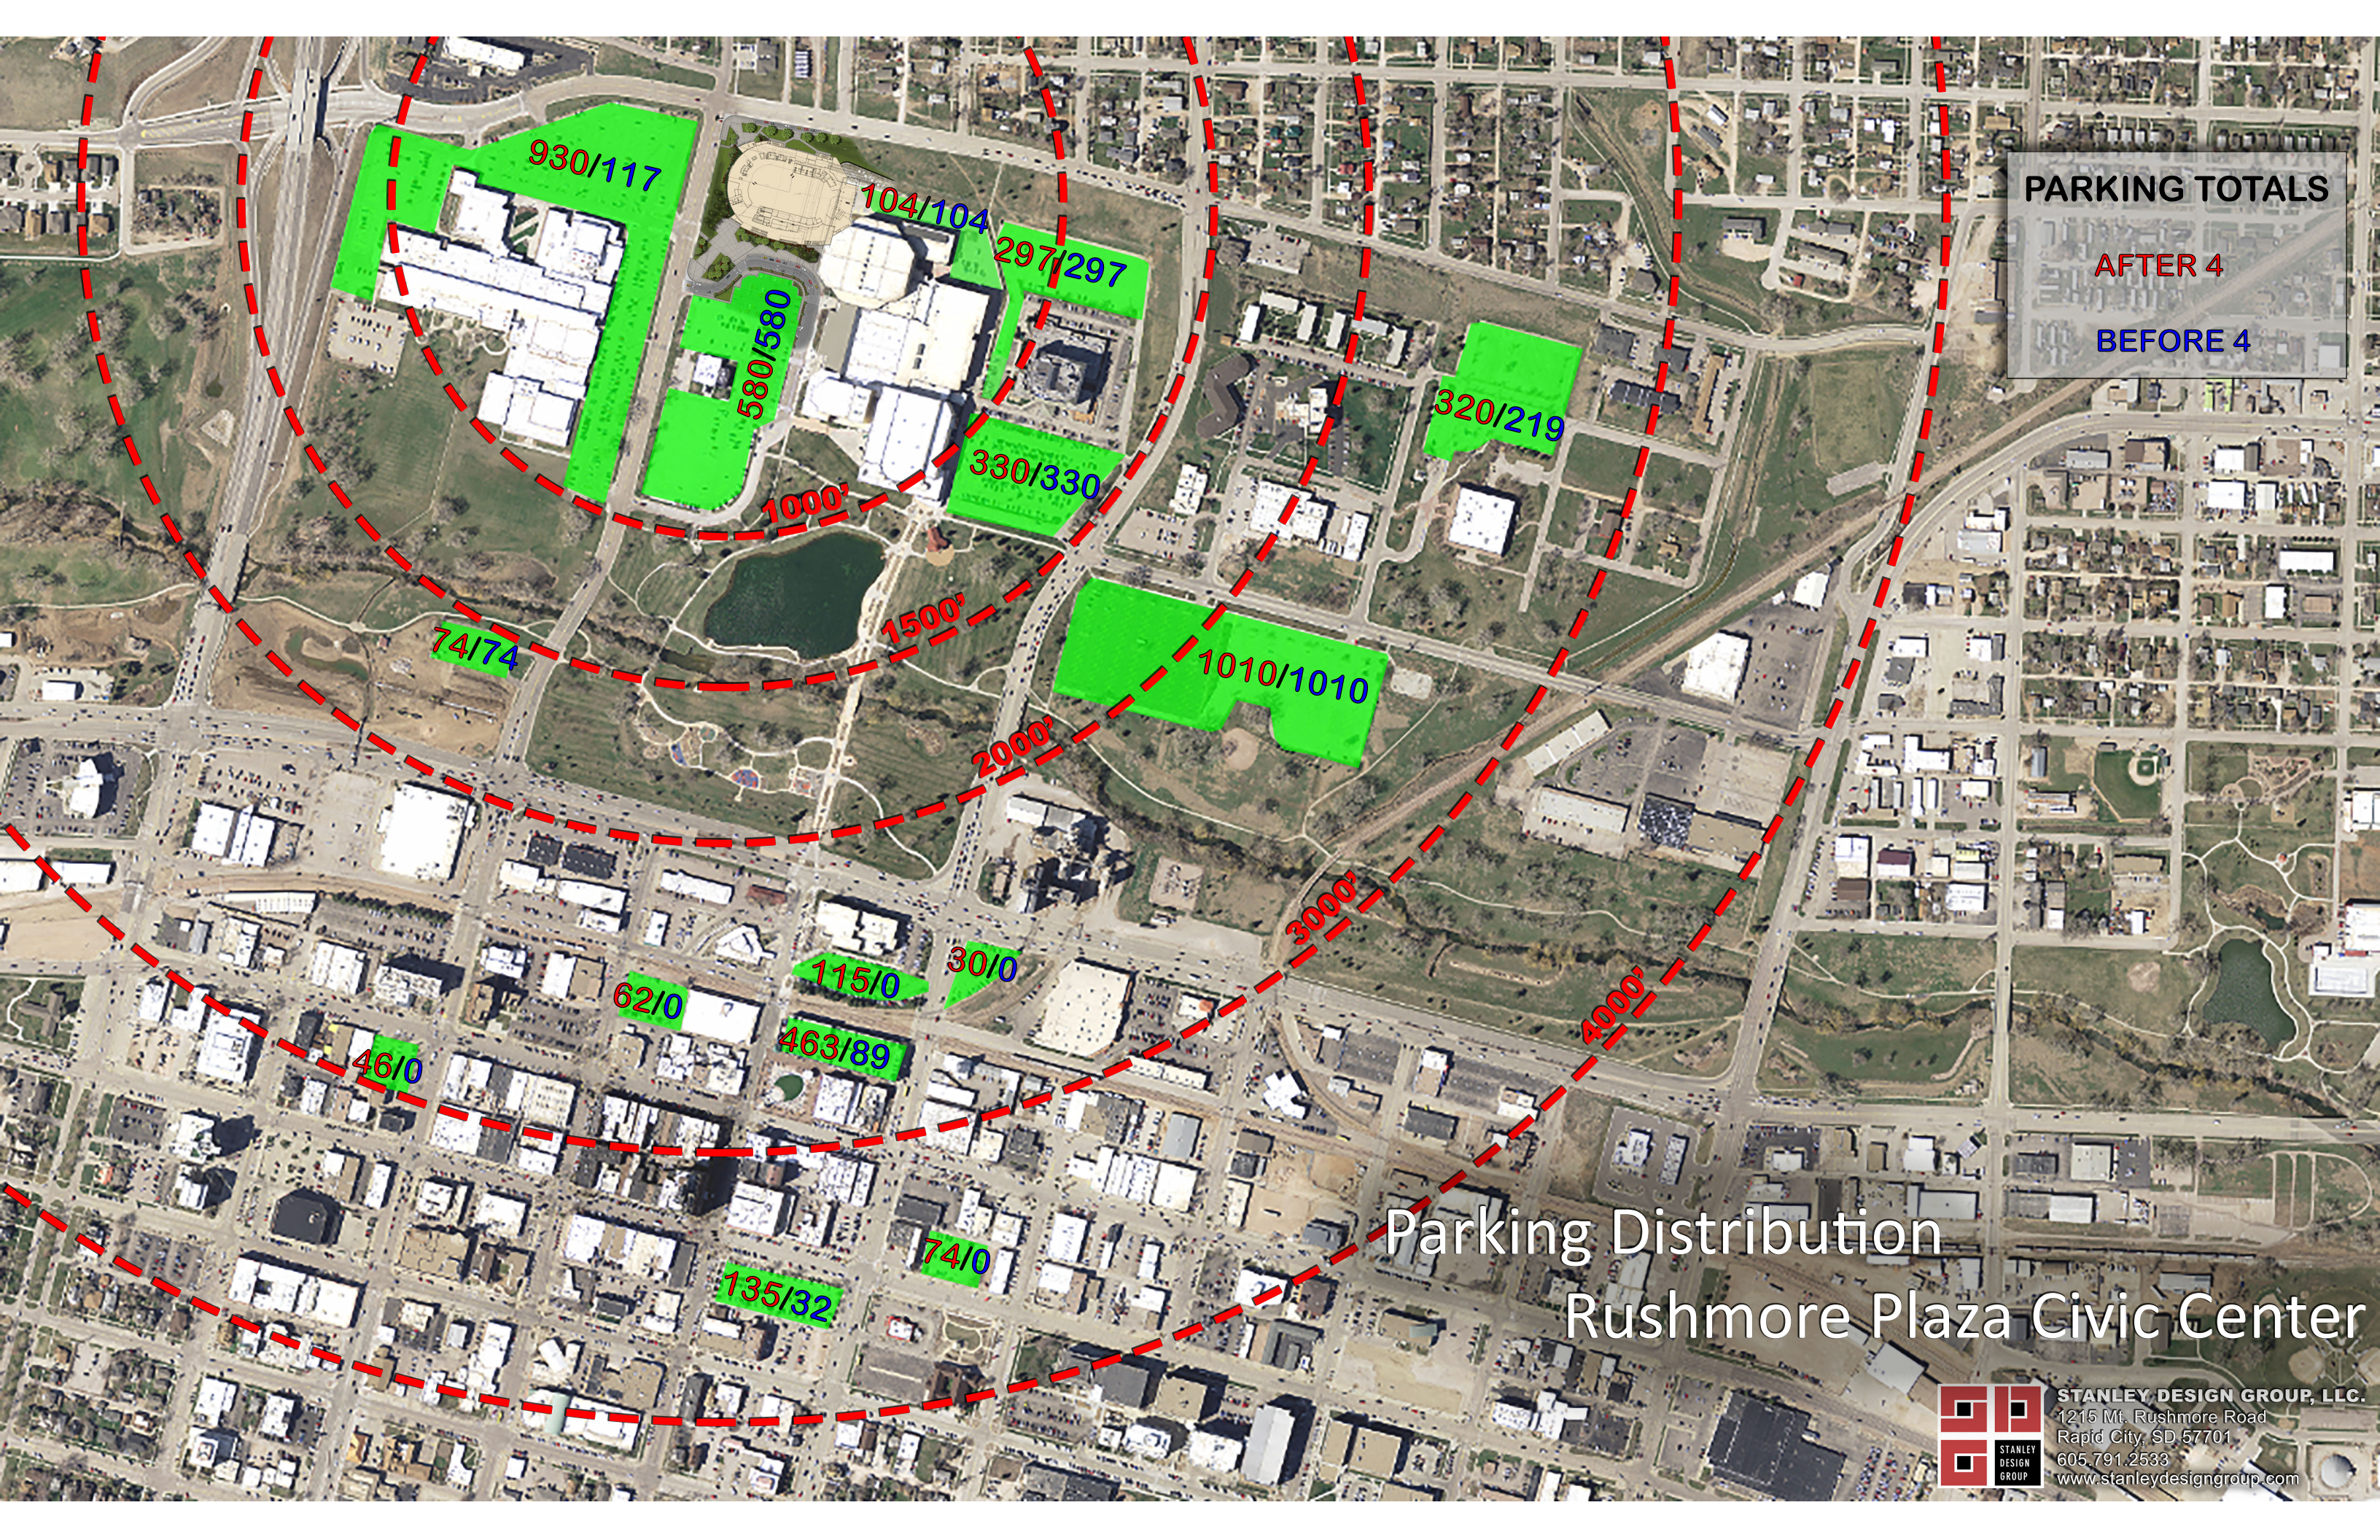

PARKING TOTALS

AFTER 4

BEFORE 4

**Parking Distribution
Rushmore Plaza Civic Center**

STANLEY DESIGN GROUP, LLC.
1215 Mt. Rushmore Road
Rapid City, SD 57701
605.791.2533
www.stanleydesigngroup.com