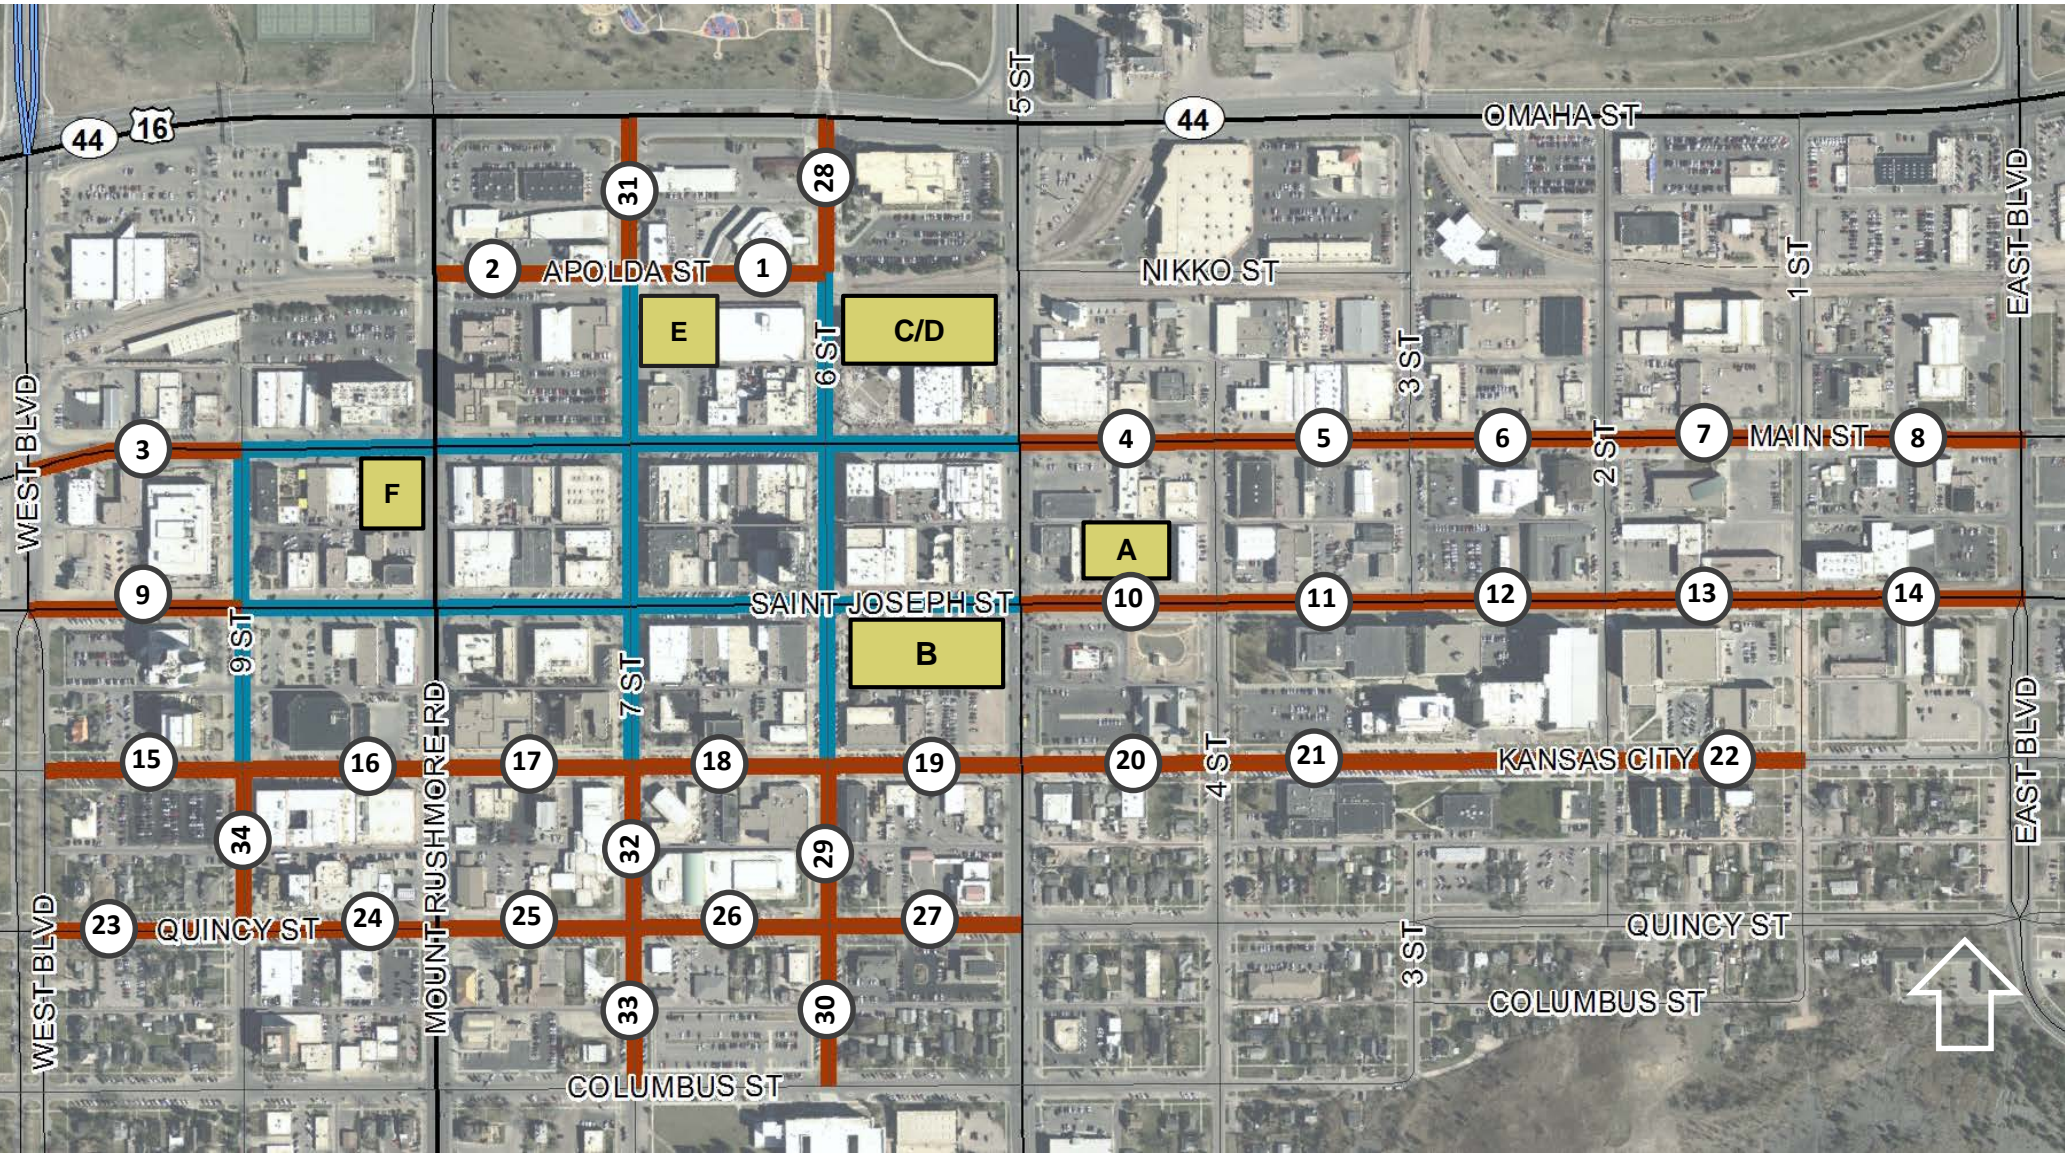

Downtown Rapid City Parking Areas under Proposed Management Plan

Created 4/2019

- Legend
- # Zone
 - Lots
 - 2 Hour Parking
 - Metered Parking