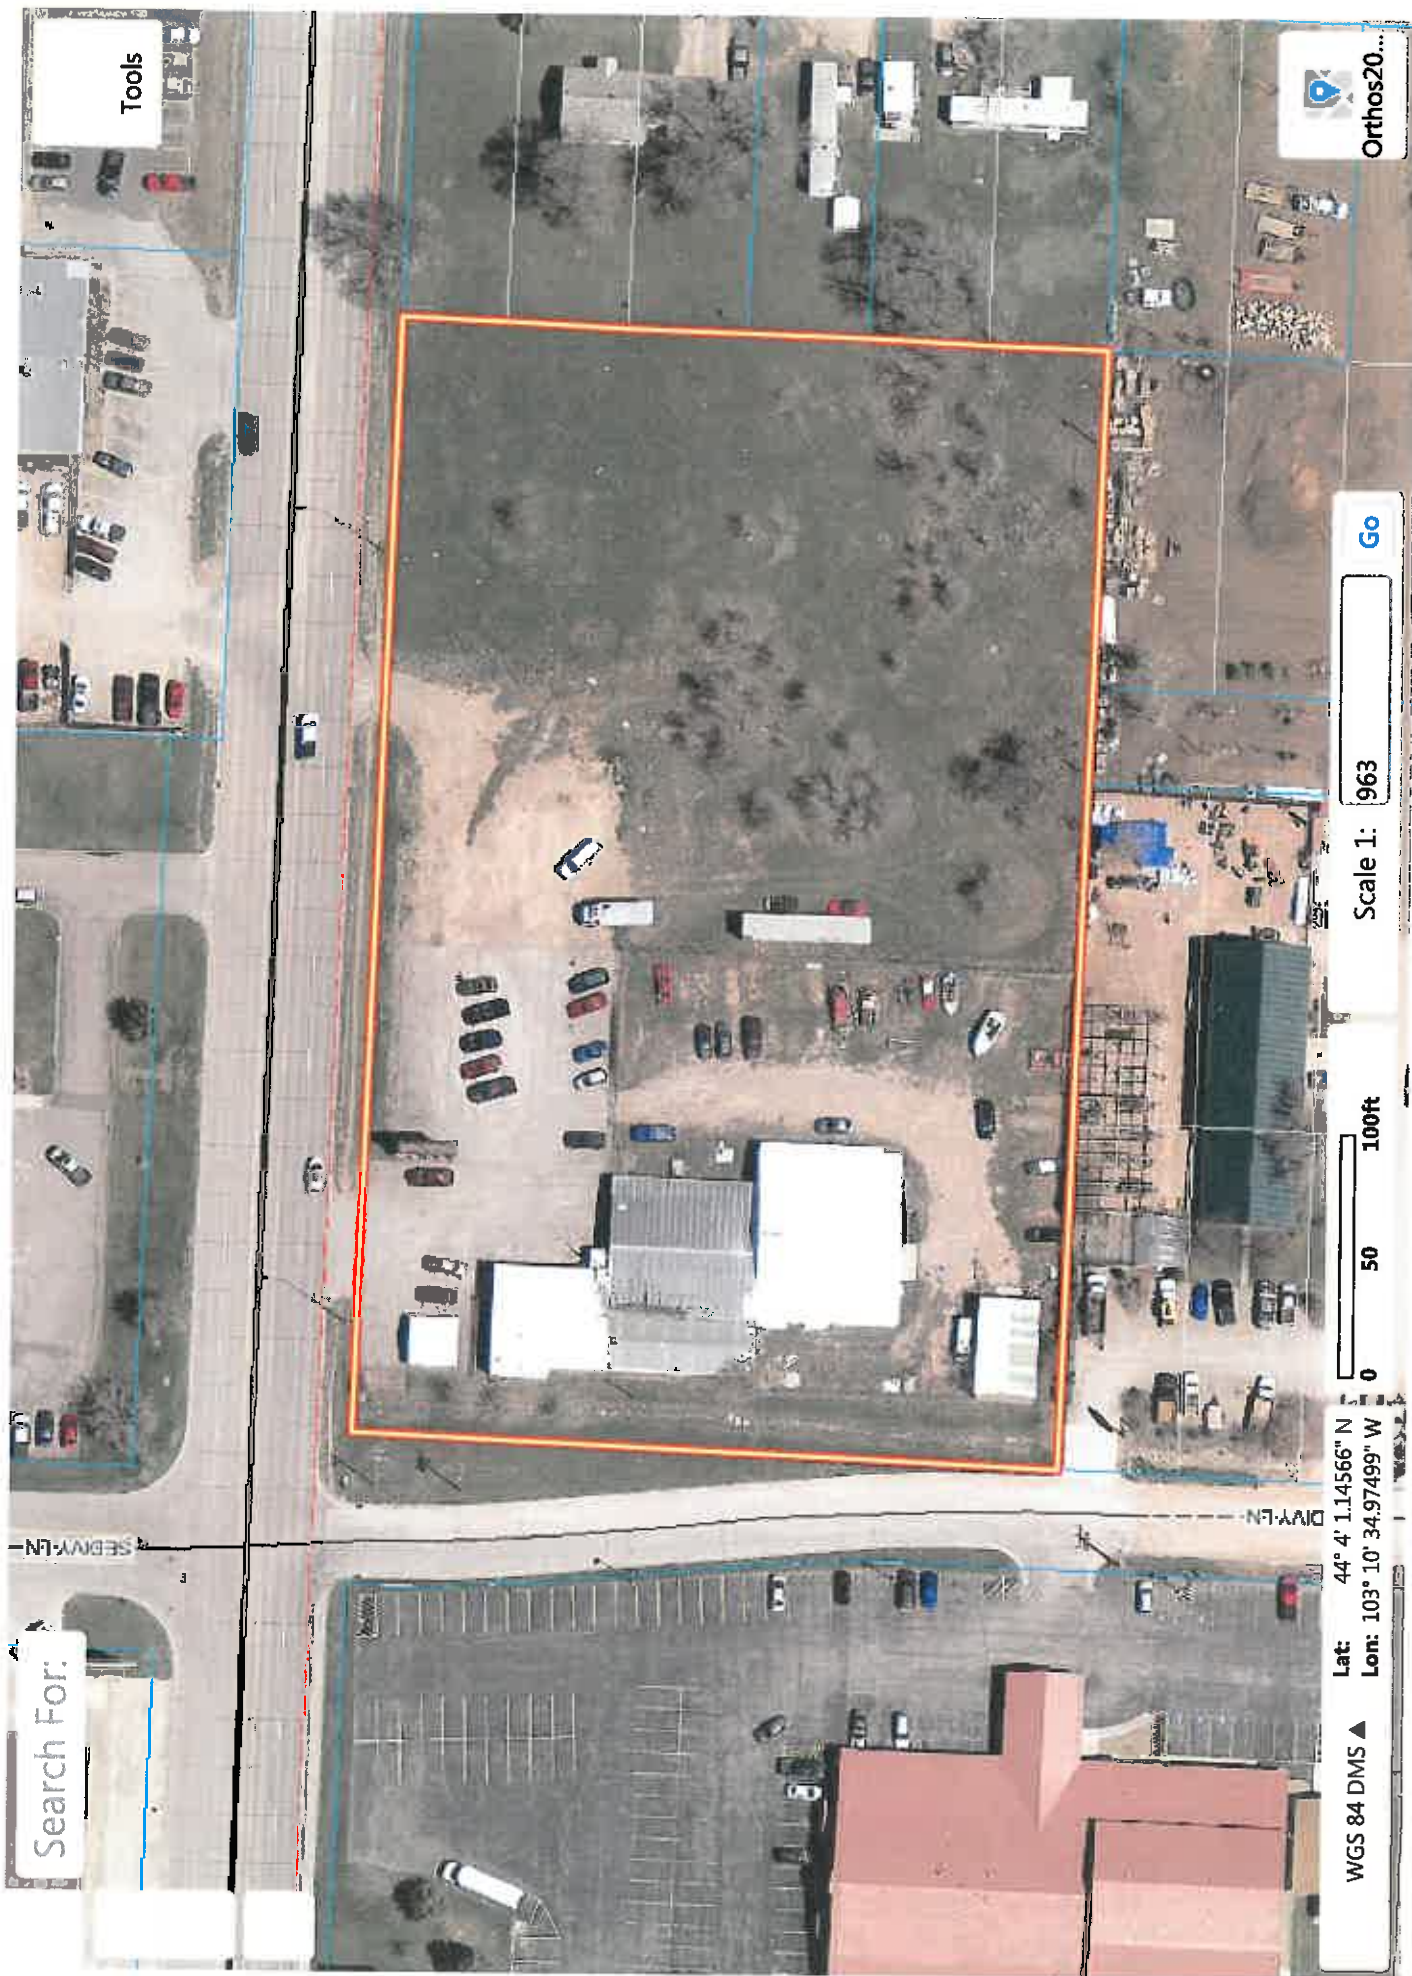

Search For:

Tools

WGS 84 DMS ▲ Lat: 44° 4' 1.14566" N
Lon: 103° 10' 34.97499" W

0 50 100ft

Scale 1: 963

Go

Search For:

Tools

E SAINT PATRICK ST

WGS 84 DMS ▲ Lat: 44° 4' 2.36435" N Lon: 103° 10' 31.64009" W 0 20 40ft

Scale 1: 482

Go

Search For:

Tools

WGS 84 DMS ▲

Lat: 44° 4' 1.32071" N
Lon: 103° 10' 34.91453" W

0 20 40ft

Scale 1:

Go

Orthos20...