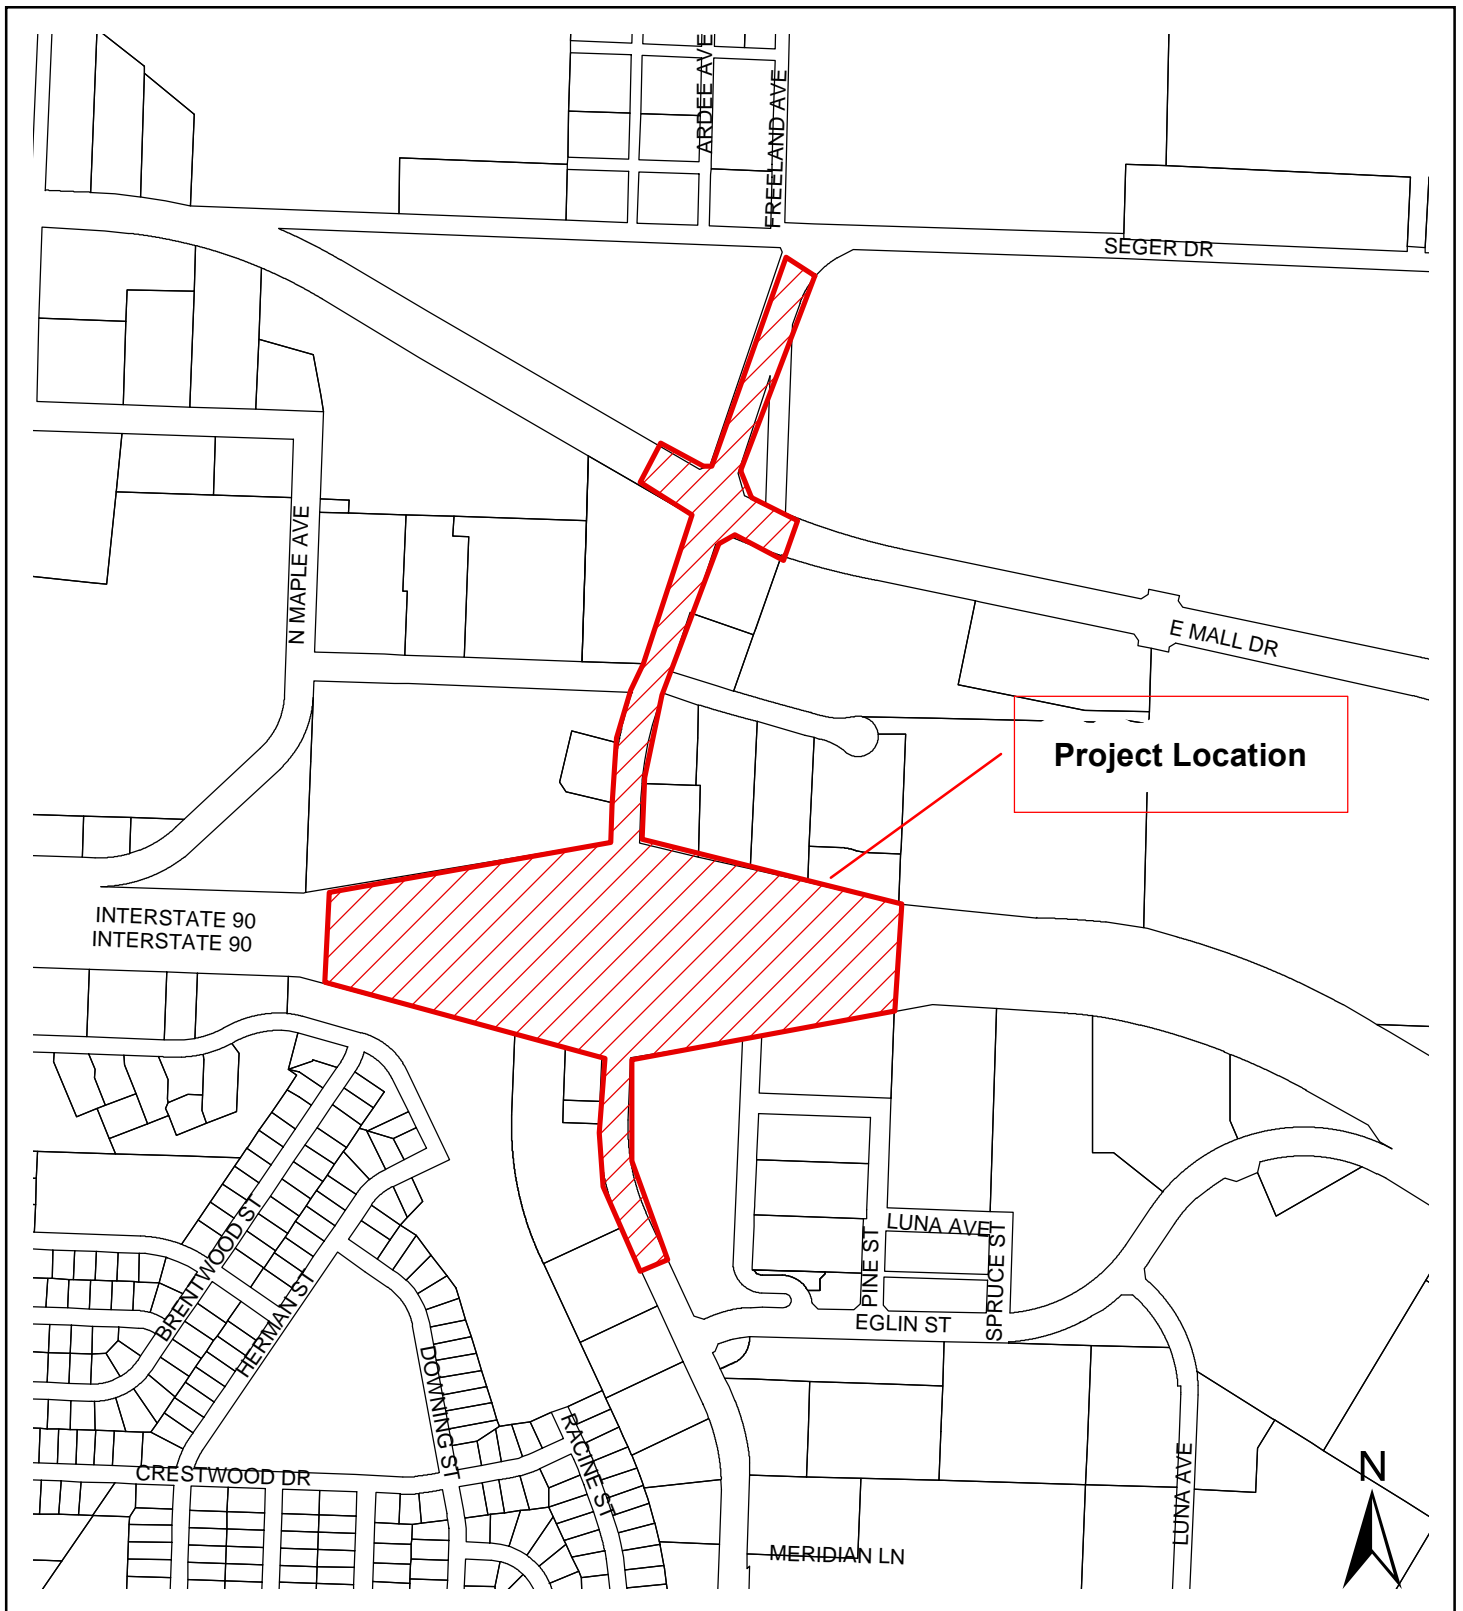

VICINITY MAP

**LACROSSE STREET INTERCHANGE
UTILITY IMPROVEMENTS**
Project No. 16-2318
CIP No. 51108