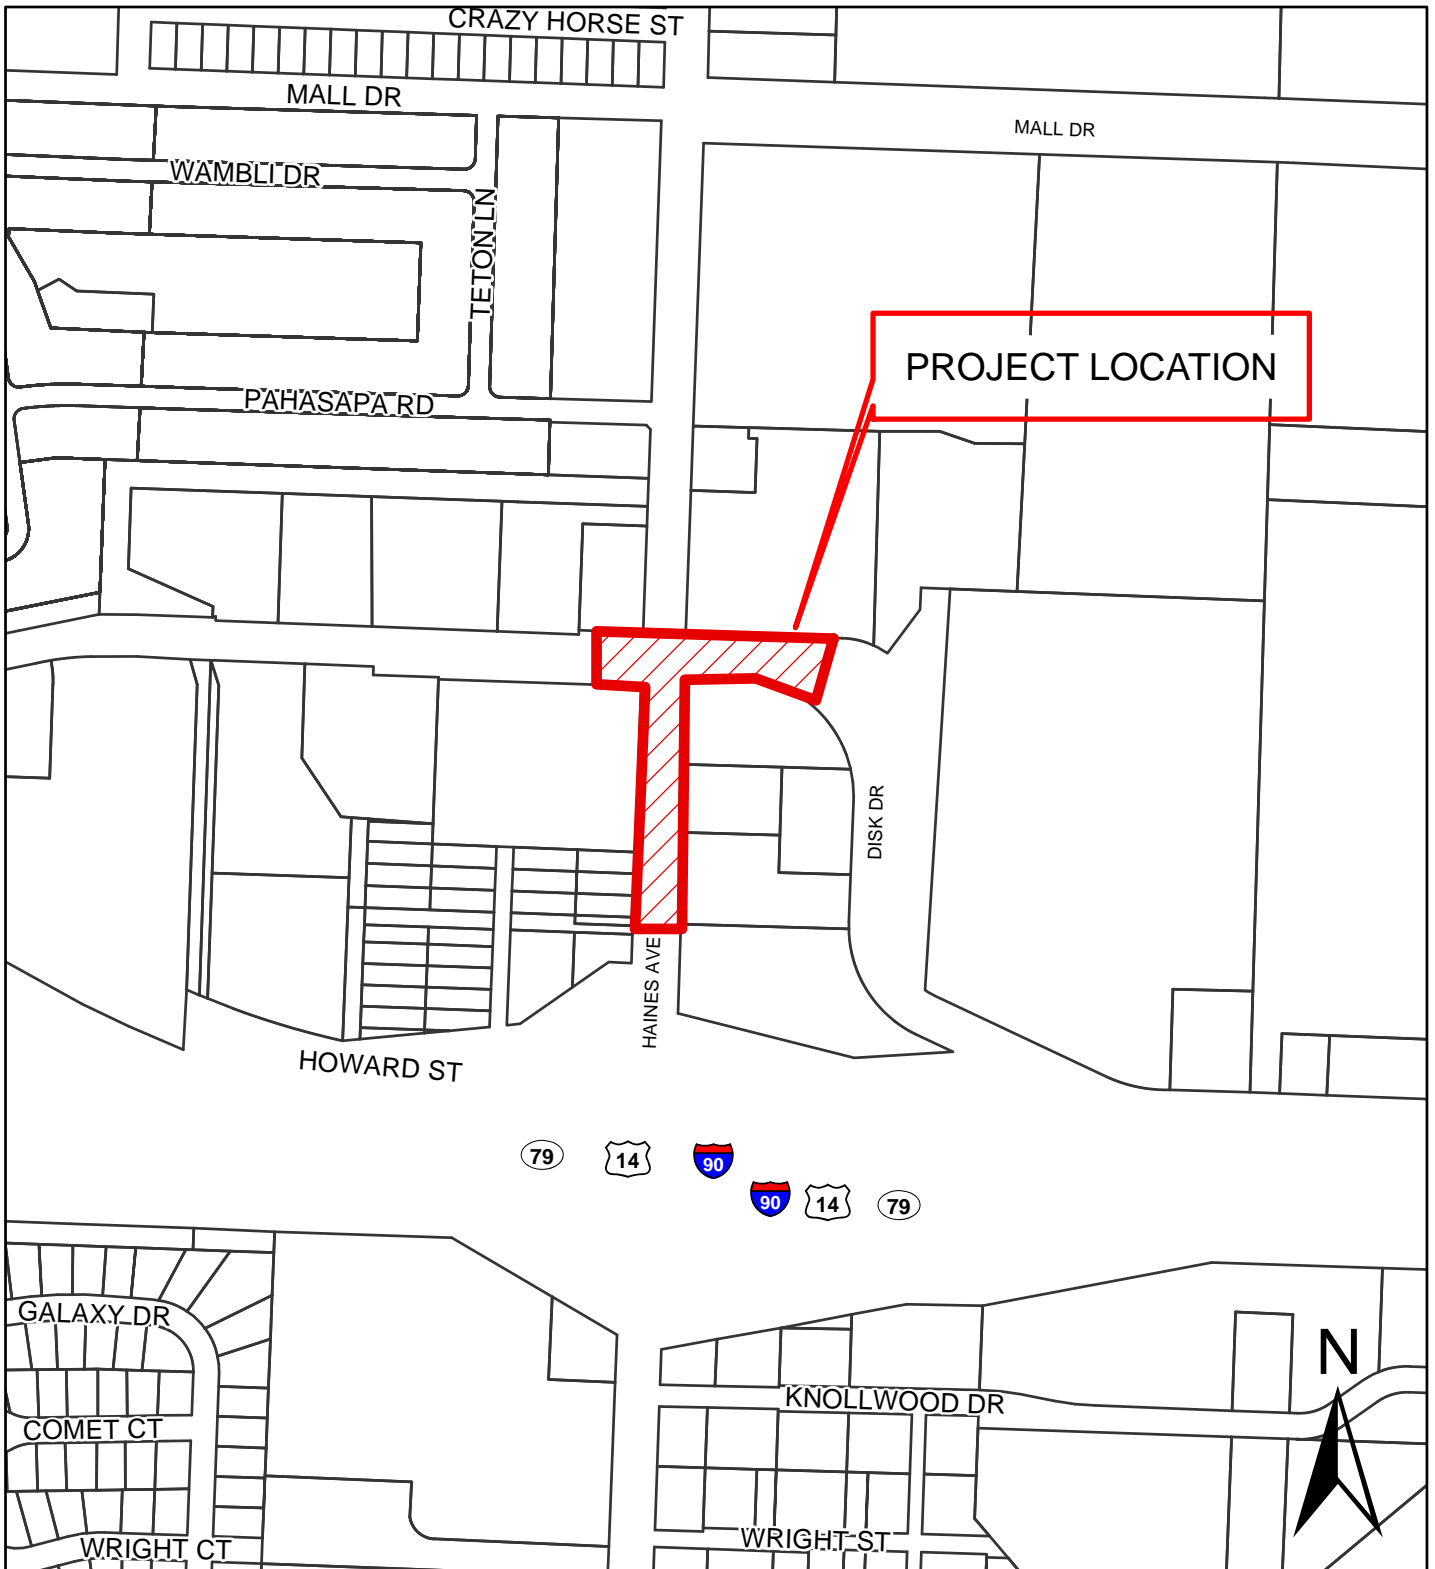

VICINITY MAP

Disk Drive and Haines Avenue Intersection
Project No. 16-2347
CIP No. 51121