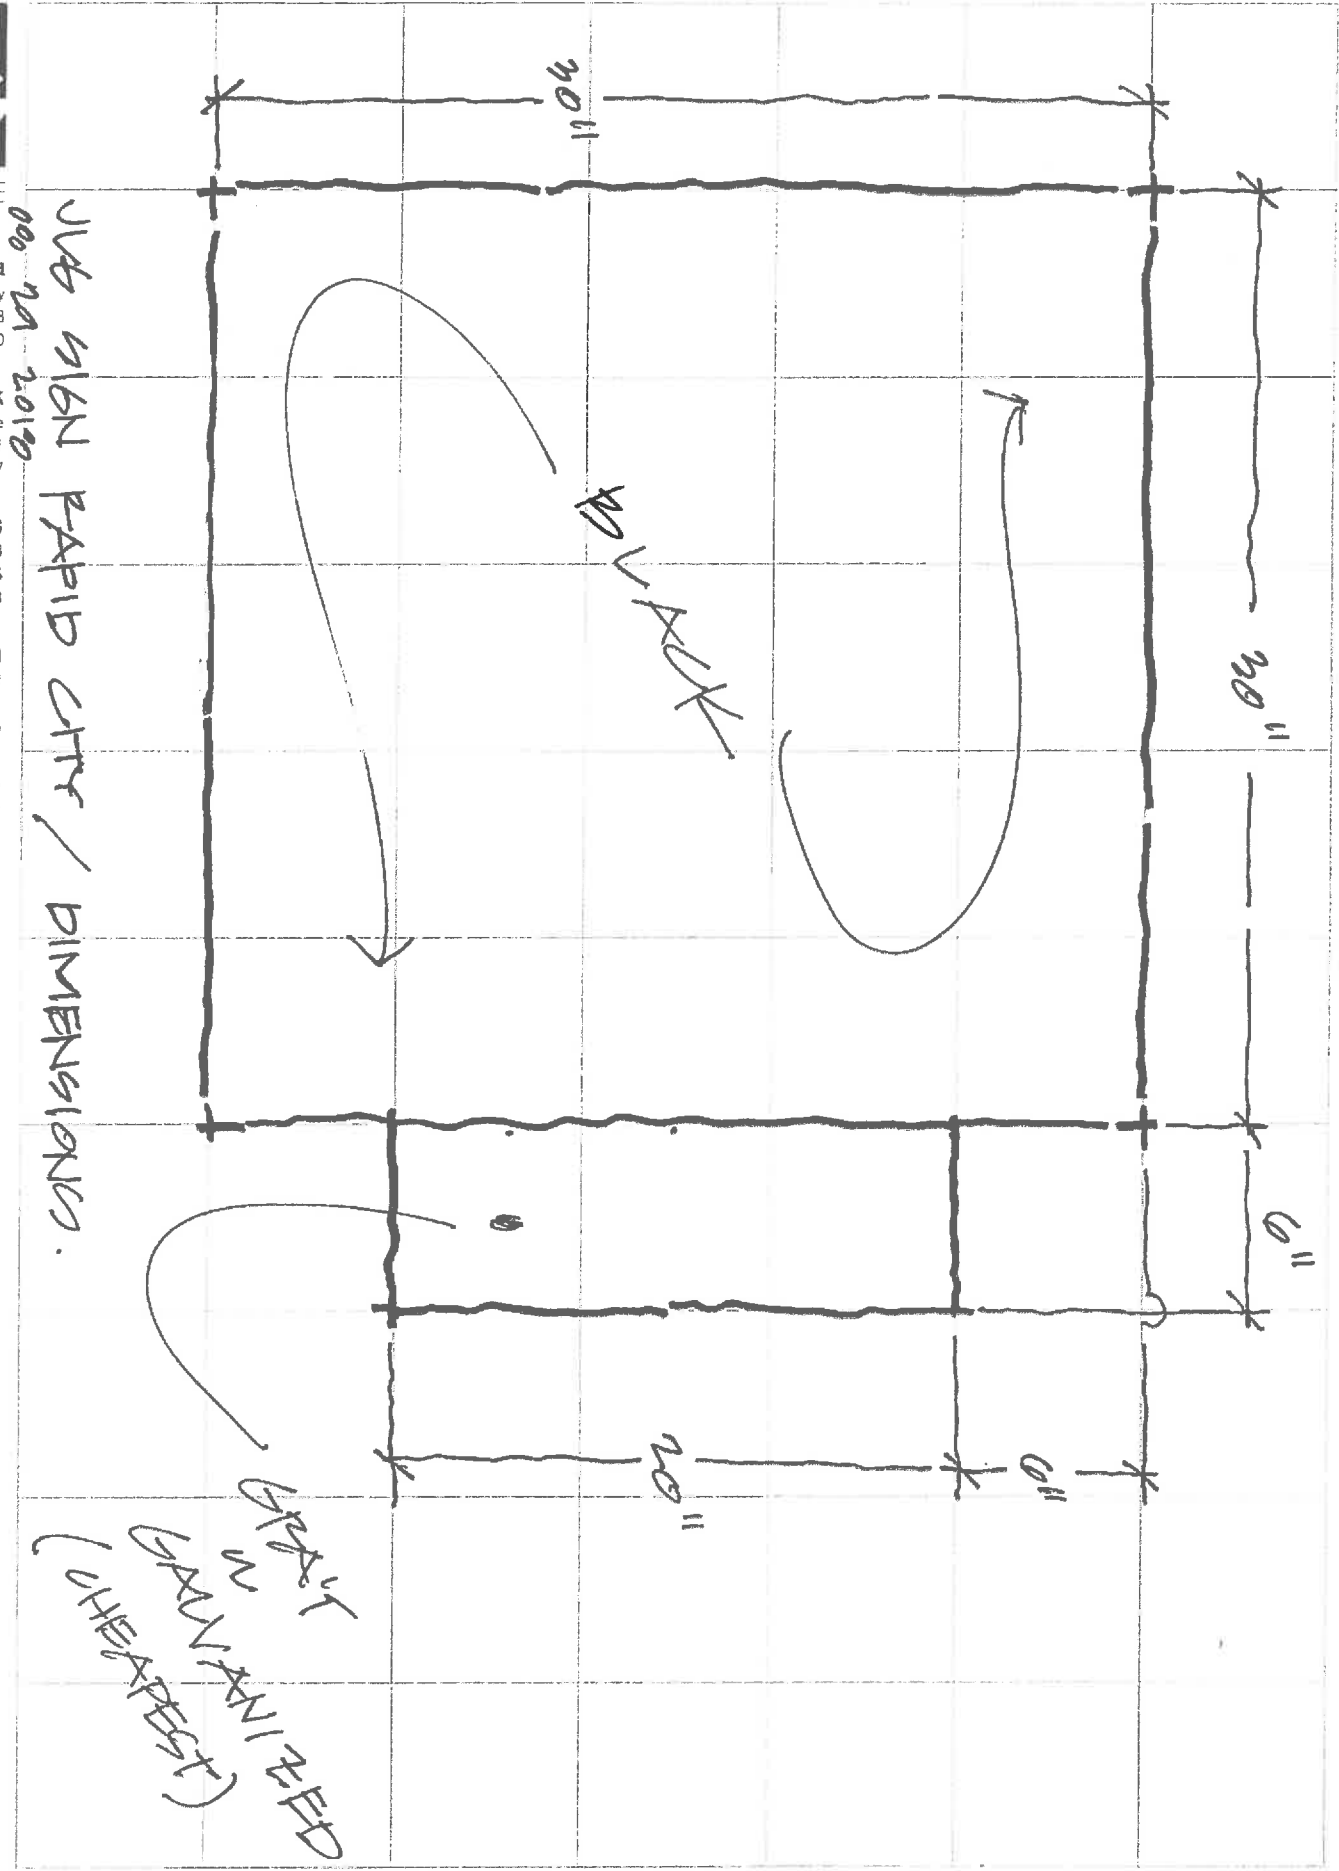

DESIGN FOR LIFE

Alexandria

525 Broadway
Alexandria, MN 56308
p 320.759.9030

Bismarck

416 East Main Avenue
Bismarck, ND 58501
p 701.255.1617

Brookings

314 Main Avenue #3
Brookings, SD 57006
p 605.692.1288

Dickinson

103 First Avenue West
Dickinson, ND 58601
p 701.761.0146

Fargo

214 Broadway
Fargo, ND 58102
p 701.364.0237

Grand Forks

124 North Third Street
Grand Forks, ND 58203
p 701.746.1727

Minneapolis

322 First Avenue North #600
Minneapolis, MN 55401
p 612.746.4260

Minot

2705 Fourth Avenue NW
Minot, ND 58703
p 701.852.4178

Rapid City

510 Ninth Street #202
Rapid City, SD 57701
p 605.394.8831

Rochester

609 Fourth Street NW
Rochester, MN 55901
p 701.738.8937

Sioux Falls

232 South Main Avenue
Sioux Falls, SD 57104
p 605.408.4347

Williston

301 Second Street East #400
Williston, ND 58801
p 701.609.5175

JLG SIGN RAPID CITY / DIMENSIONS.

GALLIANI ZED (CHEAPEST)