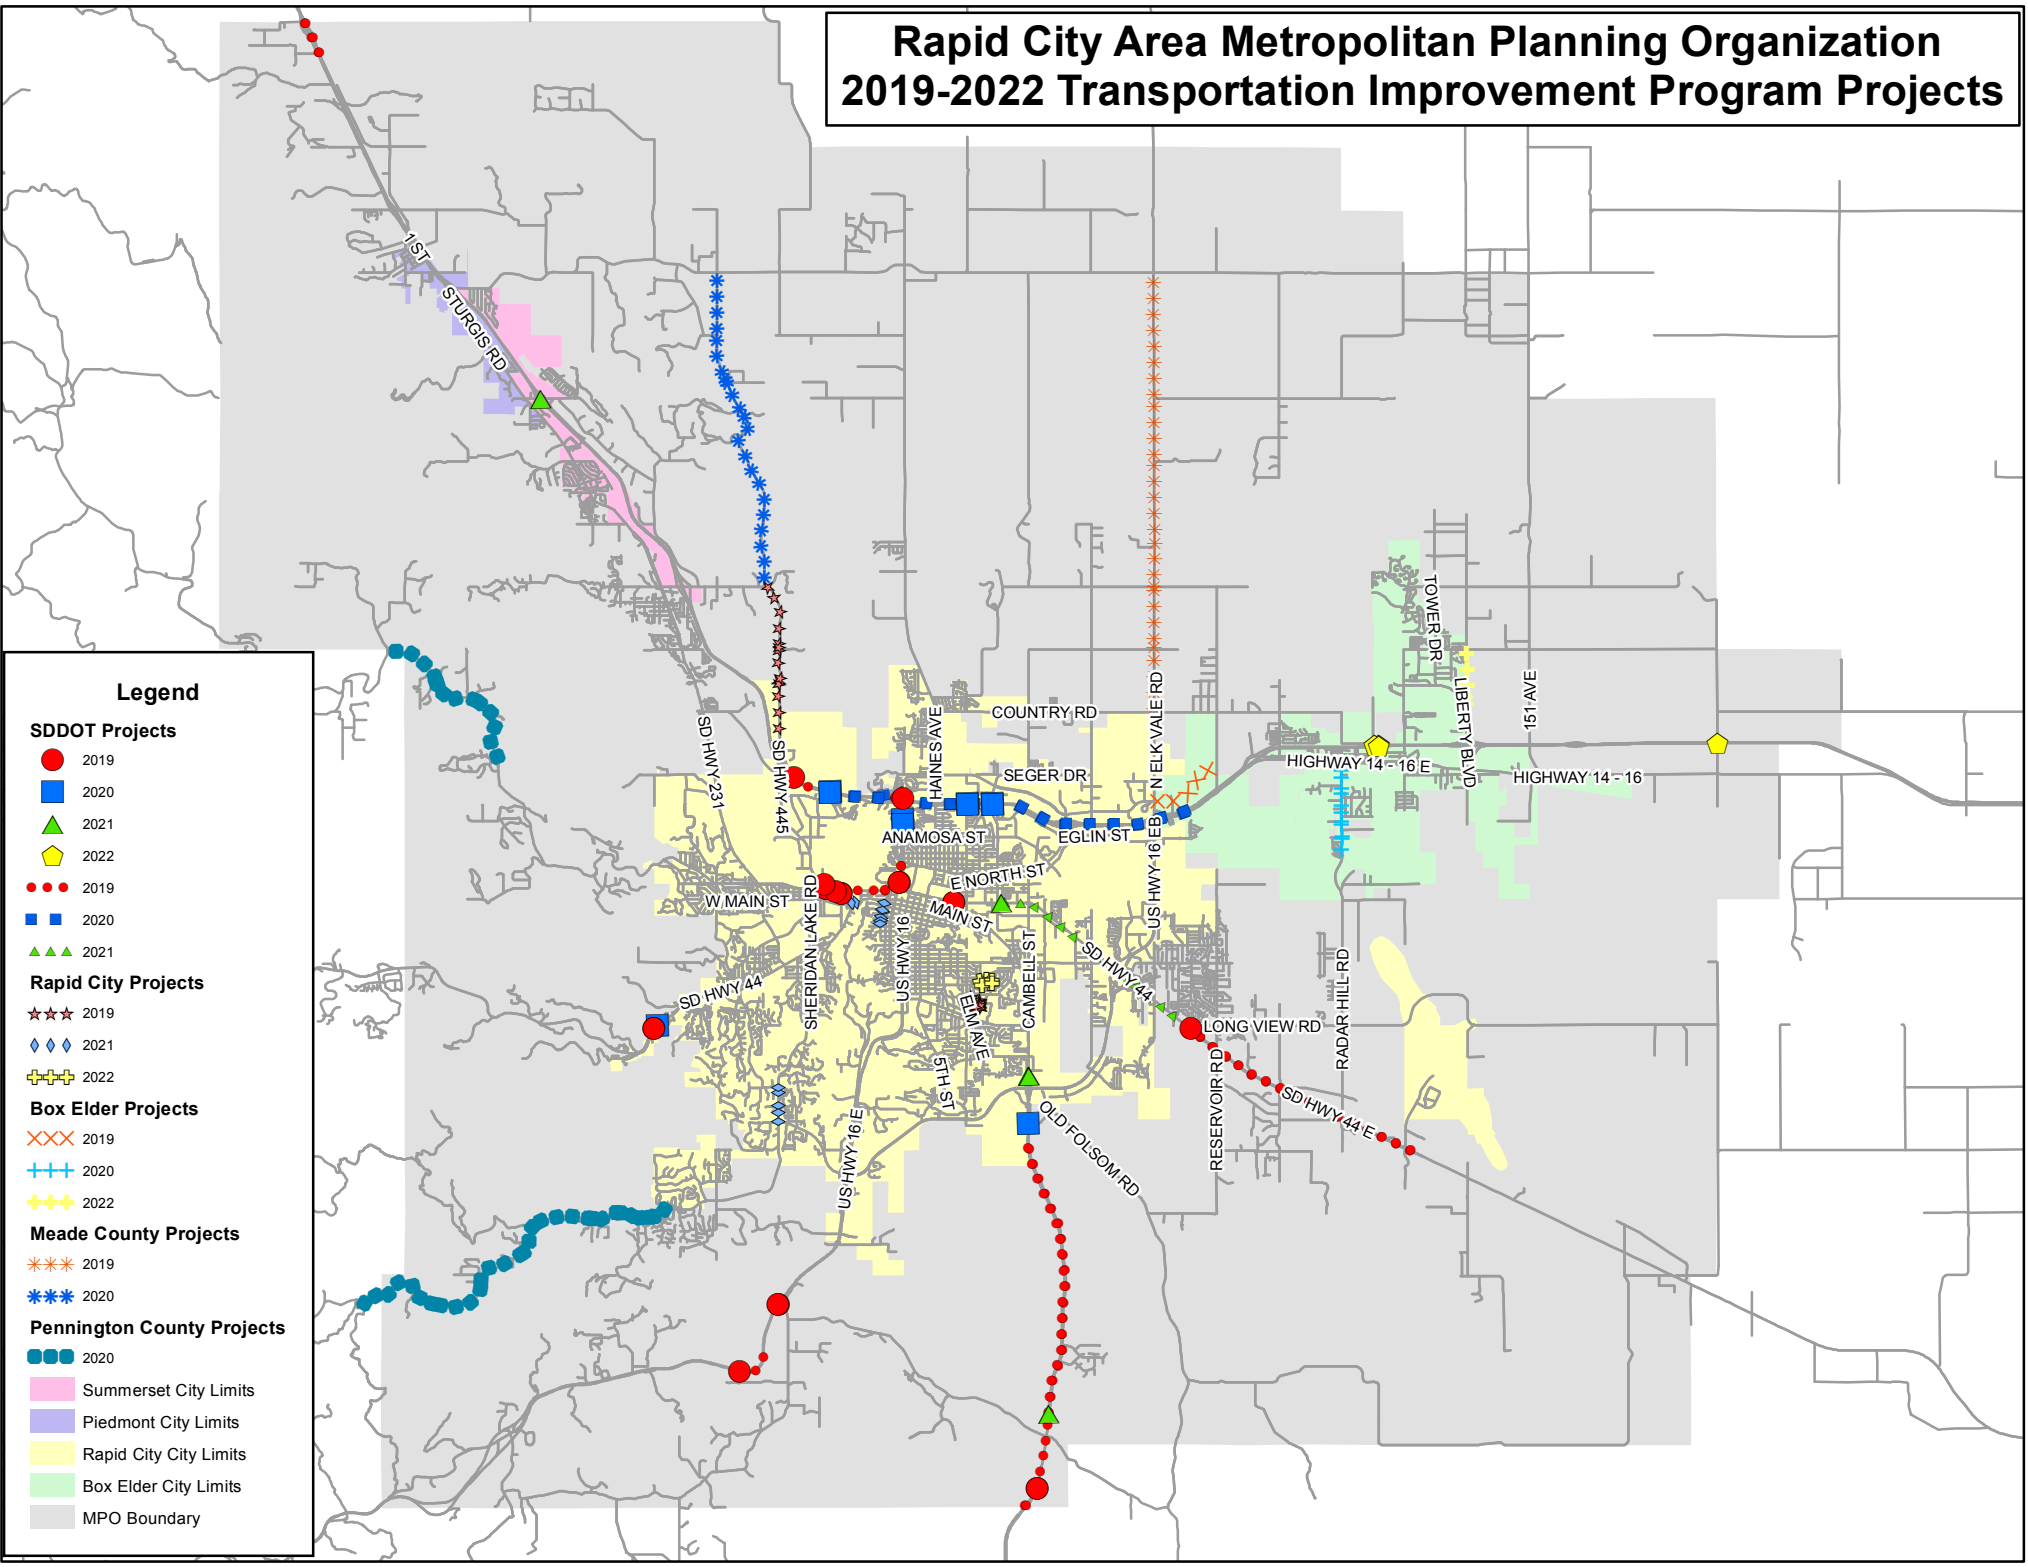

Rapid City Area Metropolitan Planning Organization 2019-2022 Transportation Improvement Program Projects

Legend

SDDOT Projects

- 2019
- 2020
- ▲ 2021
- ⬠ 2022

- 2019
- 2020
- ▲▲▲ 2021

Rapid City Projects

- ☆☆☆ 2019
- ◆◆◆ 2021
- ⊕⊕⊕ 2022

Box Elder Projects

- ××× 2019
- ⊕⊕⊕ 2020
- ⊕⊕⊕ 2022

Meade County Projects

- *** 2019
- *** 2020

Pennington County Projects

- 2020

- ▭ Summerset City Limits
- ▭ Piedmont City Limits
- ▭ Rapid City City Limits
- ▭ Box Elder City Limits
- ▭ MPO Boundary