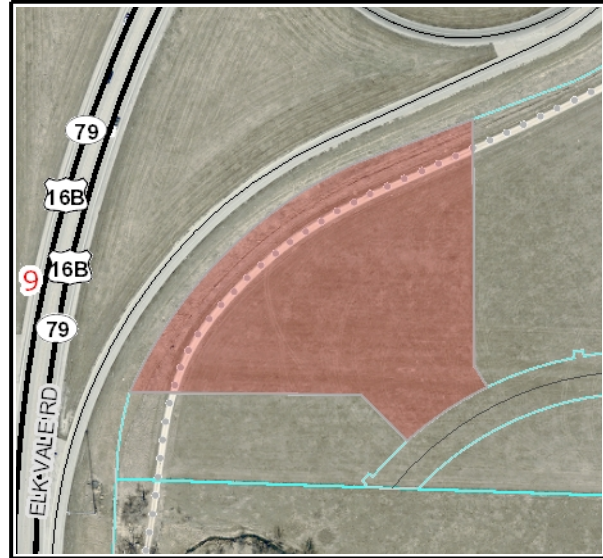

Report generated 4/5/2018 1:22:37 PM

Parcel location within Pennington County

Parcel highlighted in blue

Parcel Information

PIN: 3809176004

Tax ID: 68322

Property Address: JAFFA GARDEN WAY

Owner Last Name: JOURNEY CHURCH

Owner First Name:

Mailing Address: PO BOX 1092

Mailing City/State: RAPID CITY

SD

Zip Code: 57709

Acres: 4

Land Value: 522700

Non-ag Structure Value: 0

Legal: LOT J

Block:

Subdivision: ORCHARD MEADOWS