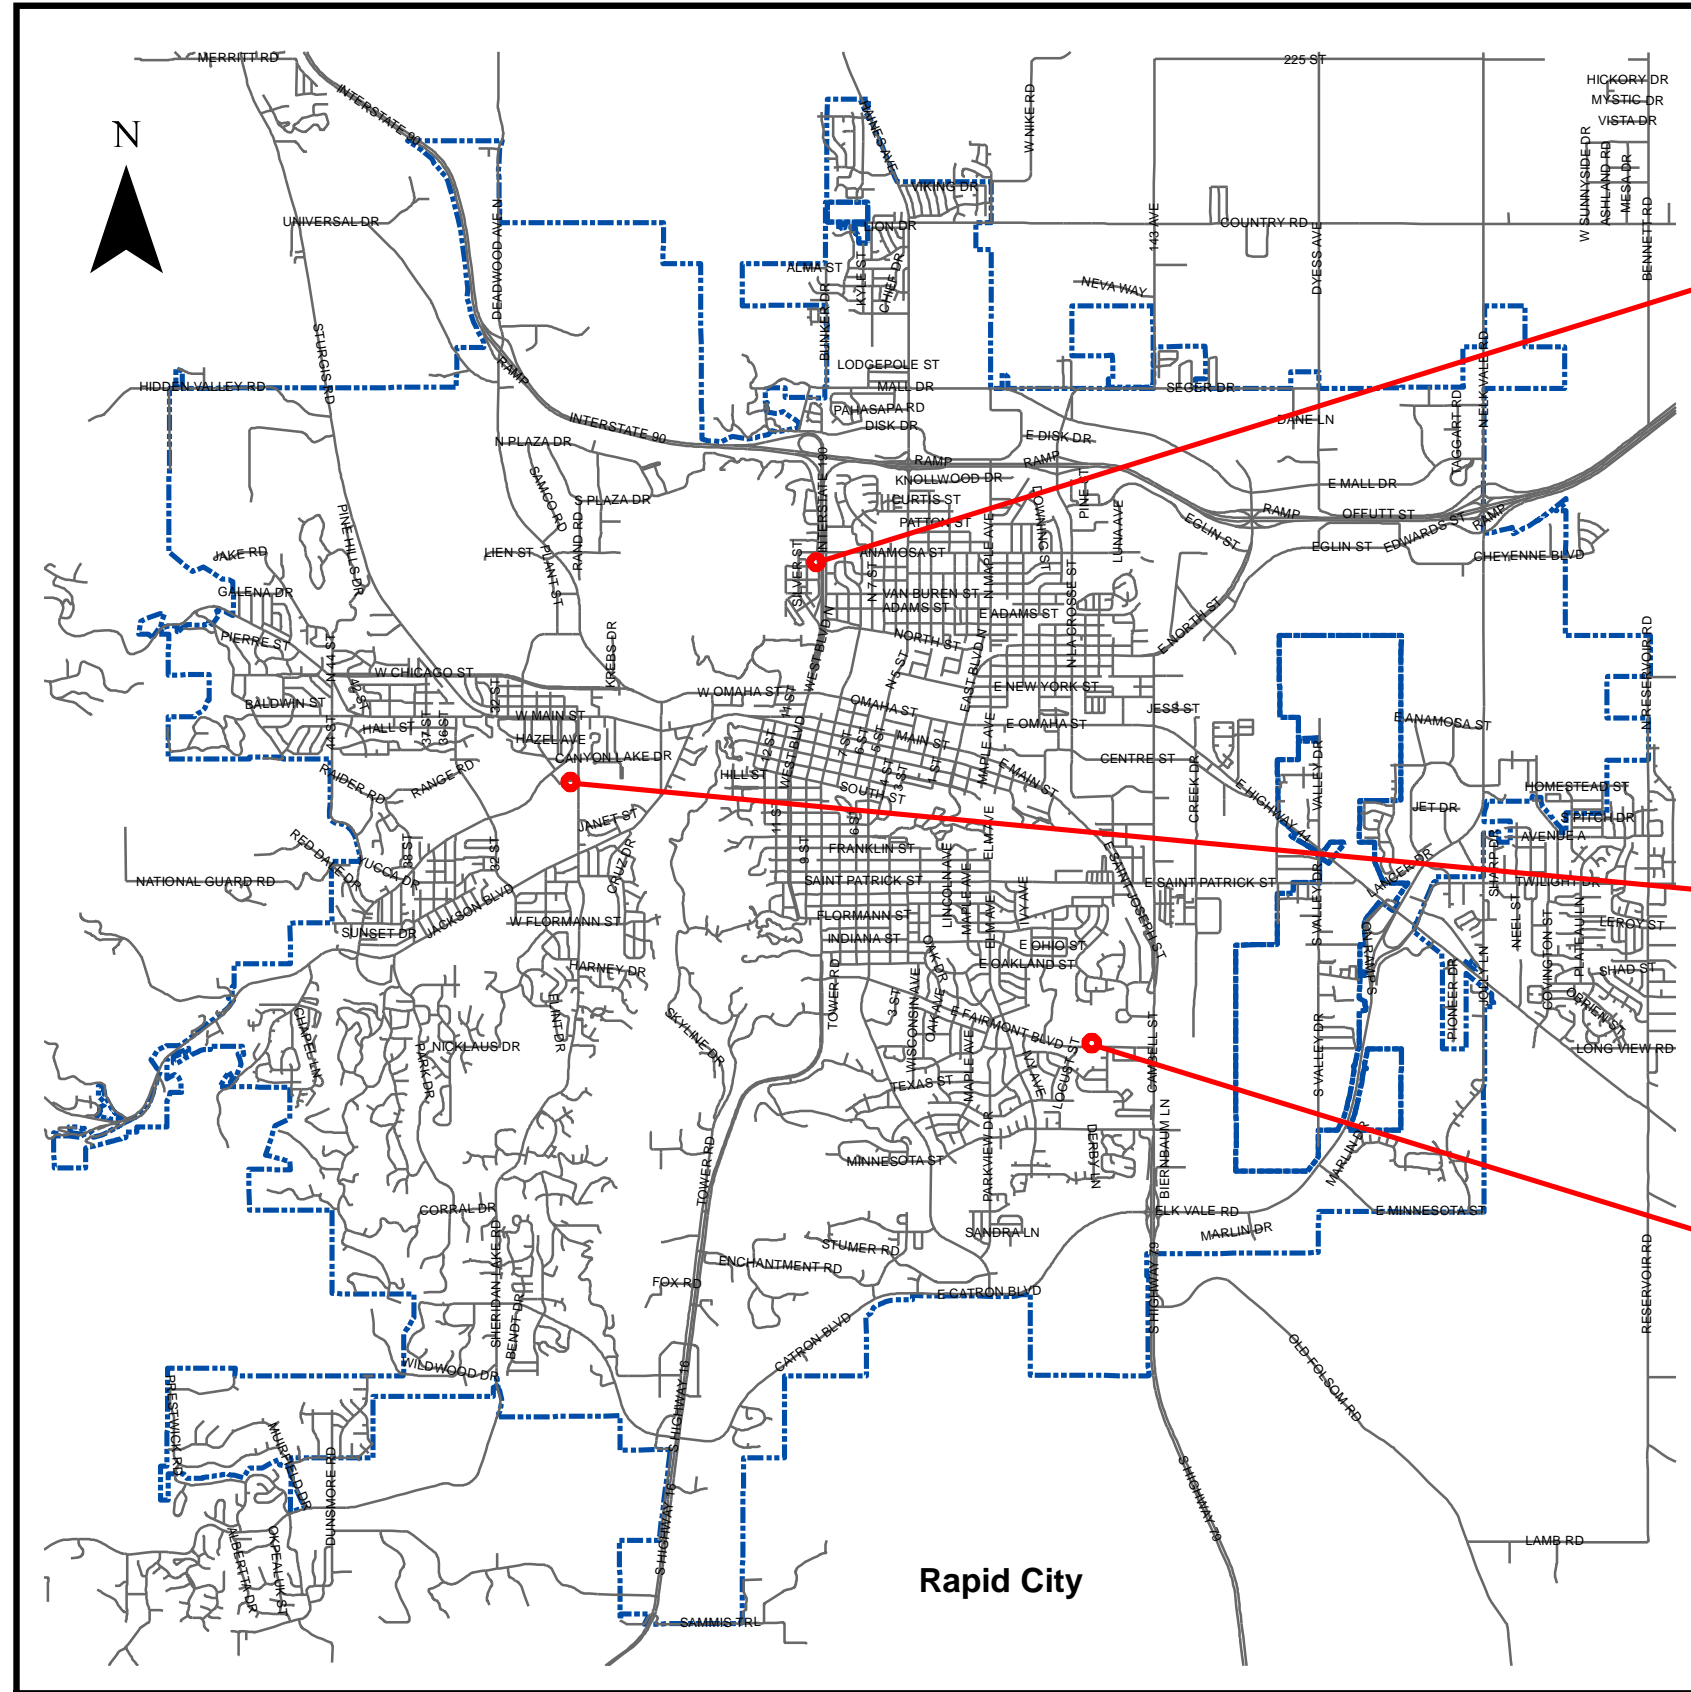

# Yard Waste and Recyclable Drop Off Locations

West Boulevard North

Ploof Drive

Fairmont Boulevard