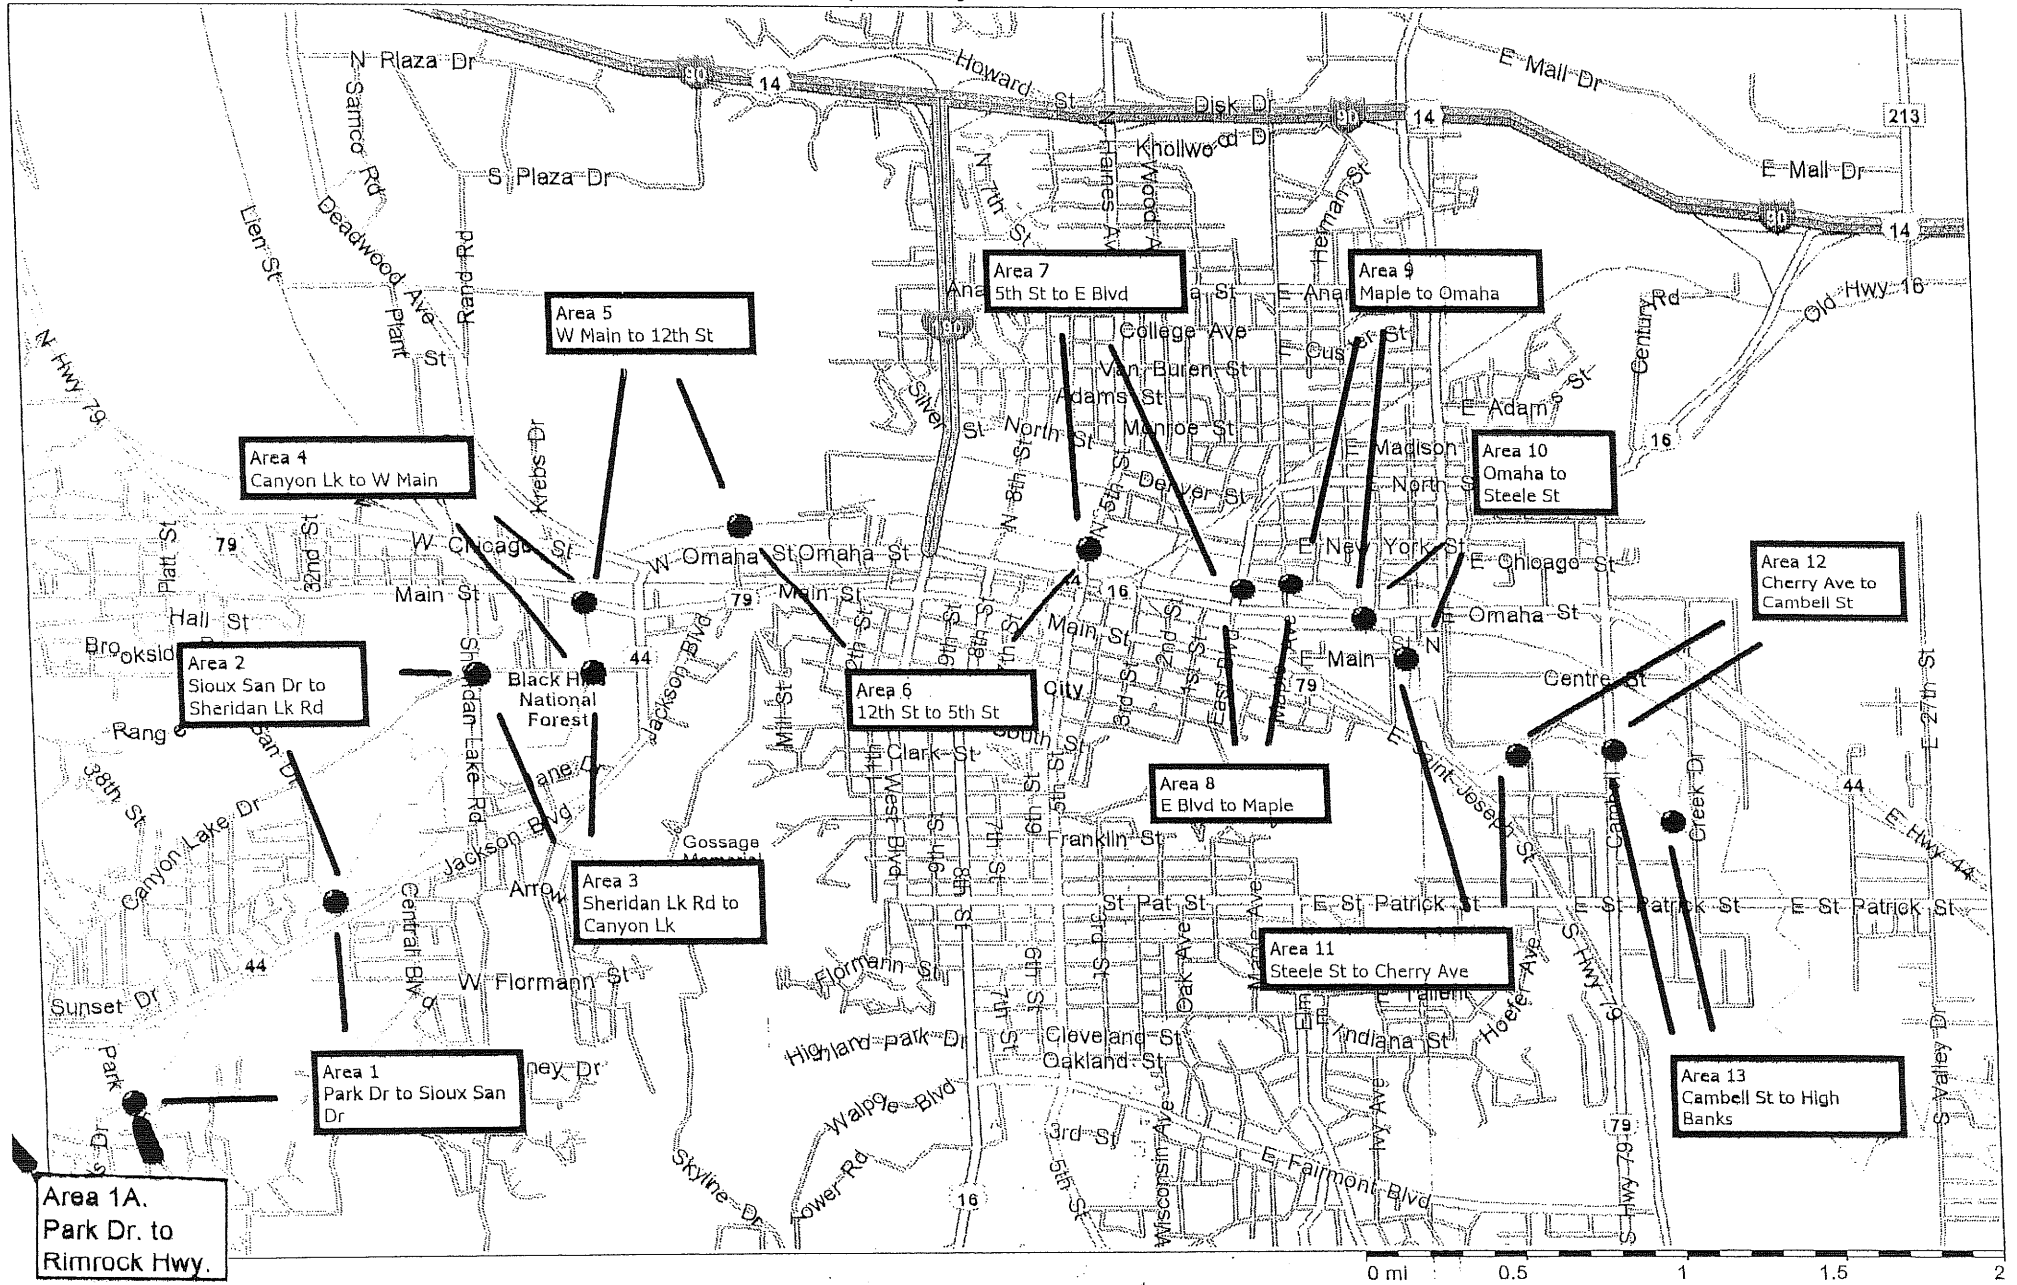

Rapid City Creek Areas

Adopt A Creek Emergency Plan
For All Emergencies Call 911

DO NOT ENTER THE CREEK

-If items are found that cannot be retrieved from the creek, contact Barry Tice at 390-5582.

-If any suspicious items are found (wallets, purses, etc.) speak to the Officers who are assisting with the clean-up or call dispatch at 394-4131.